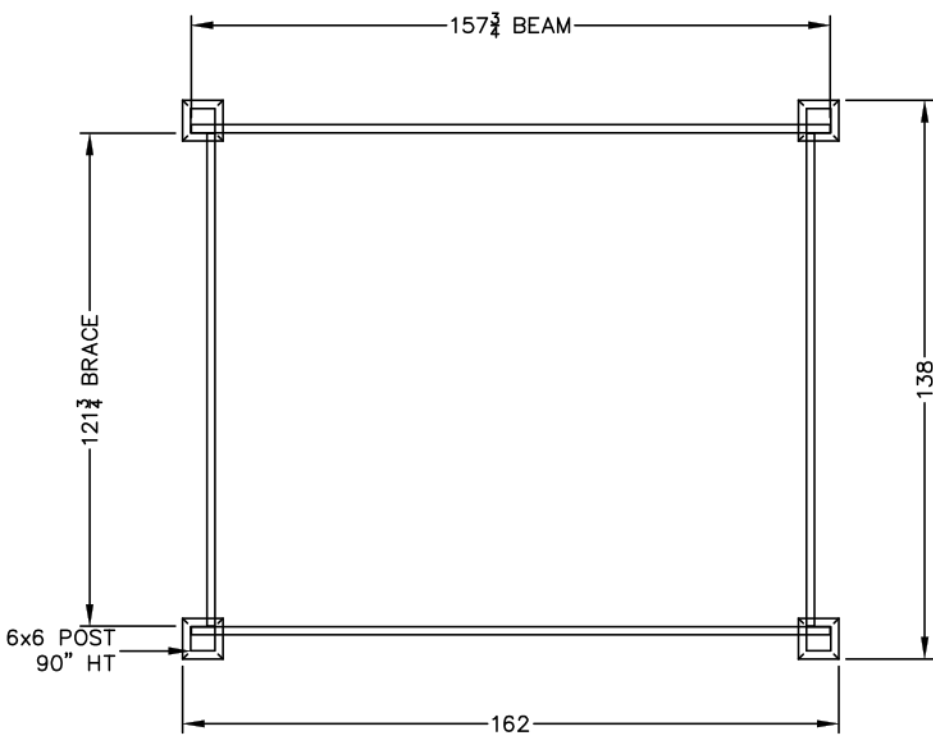

# TBL PRO

EZ INSTALL & DIY PRODUCTS™

12X14 BASE

12X14 OPERABLE CAPRI TOP

PLAN VIEW