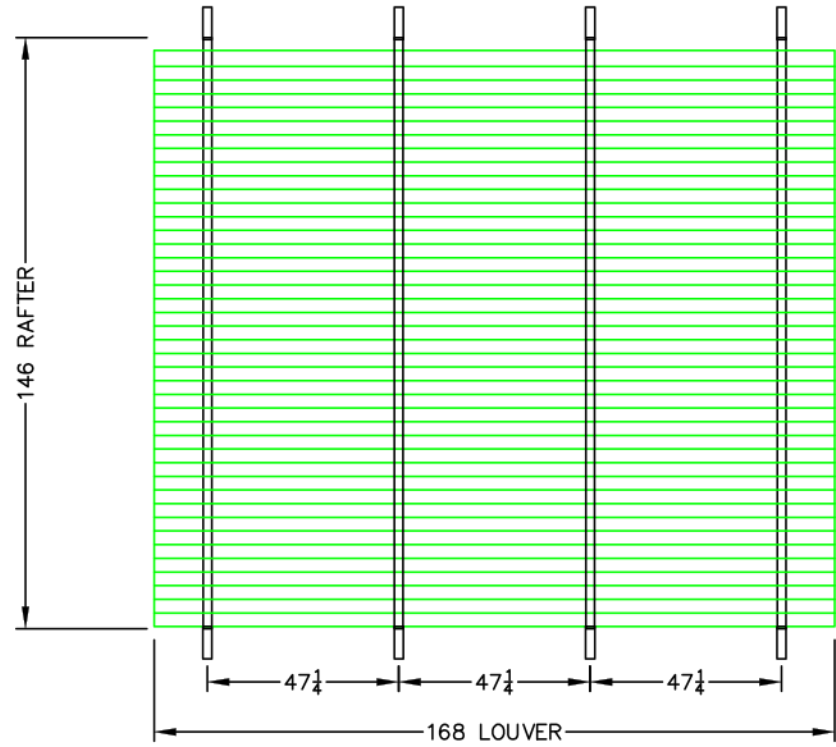

# TBL PRO

EZ INSTALL & DIY PRODUCTS™

12X14 BASE

12X14 OPERABLE CAPRI TOP

PLAN VIEW