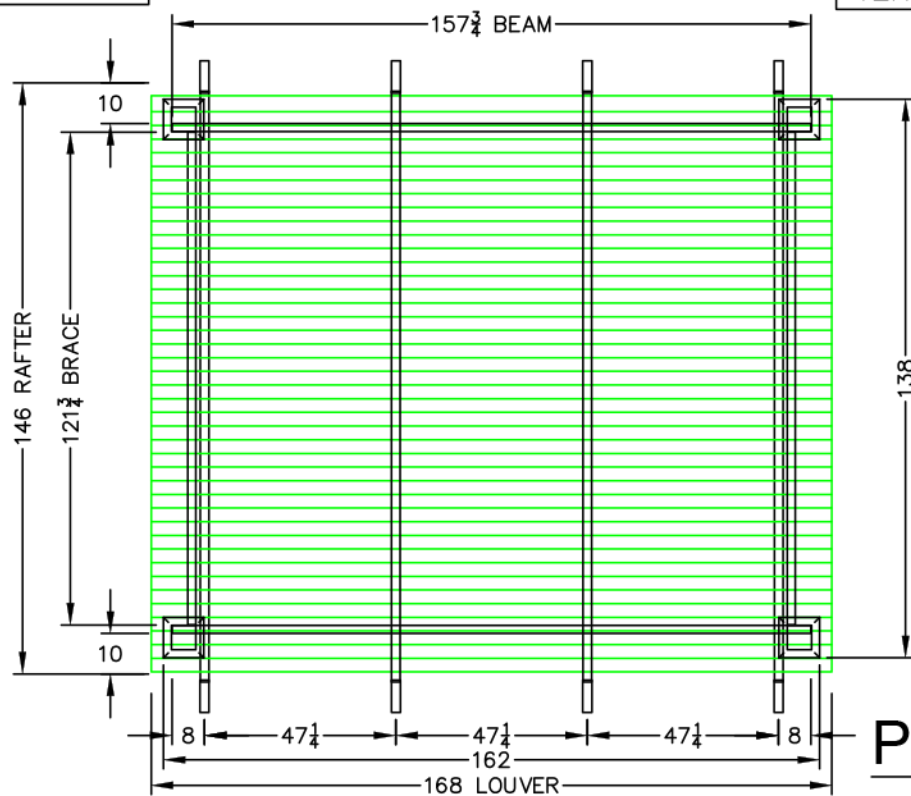

# TBL PRO

EZ INSTALL & DIY PRODUCTS™

12X14 BASE

12X14 OPERABLE CAPRI TOP

PLAN VIEW