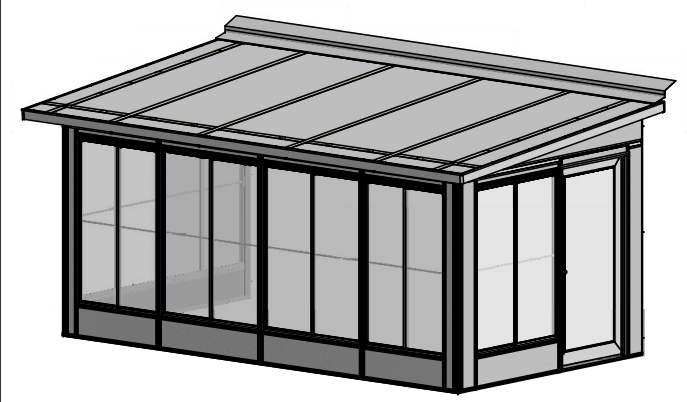

MOSQUITO SOLUTION EXPLODED VIEW

TBL PRO
EZ INSTALL & DIY PRODUCTS

20400 HALL ROAD CLINTON TWP., MI 48038

SIZE	DESCRIPTION	REV.
D	MOSQUITO SOLUTION	A
SCALE: NONE	DATE: 6/24/2020	© TEMO SUNROOMS INC. 2020 SHEET 1 OF 1