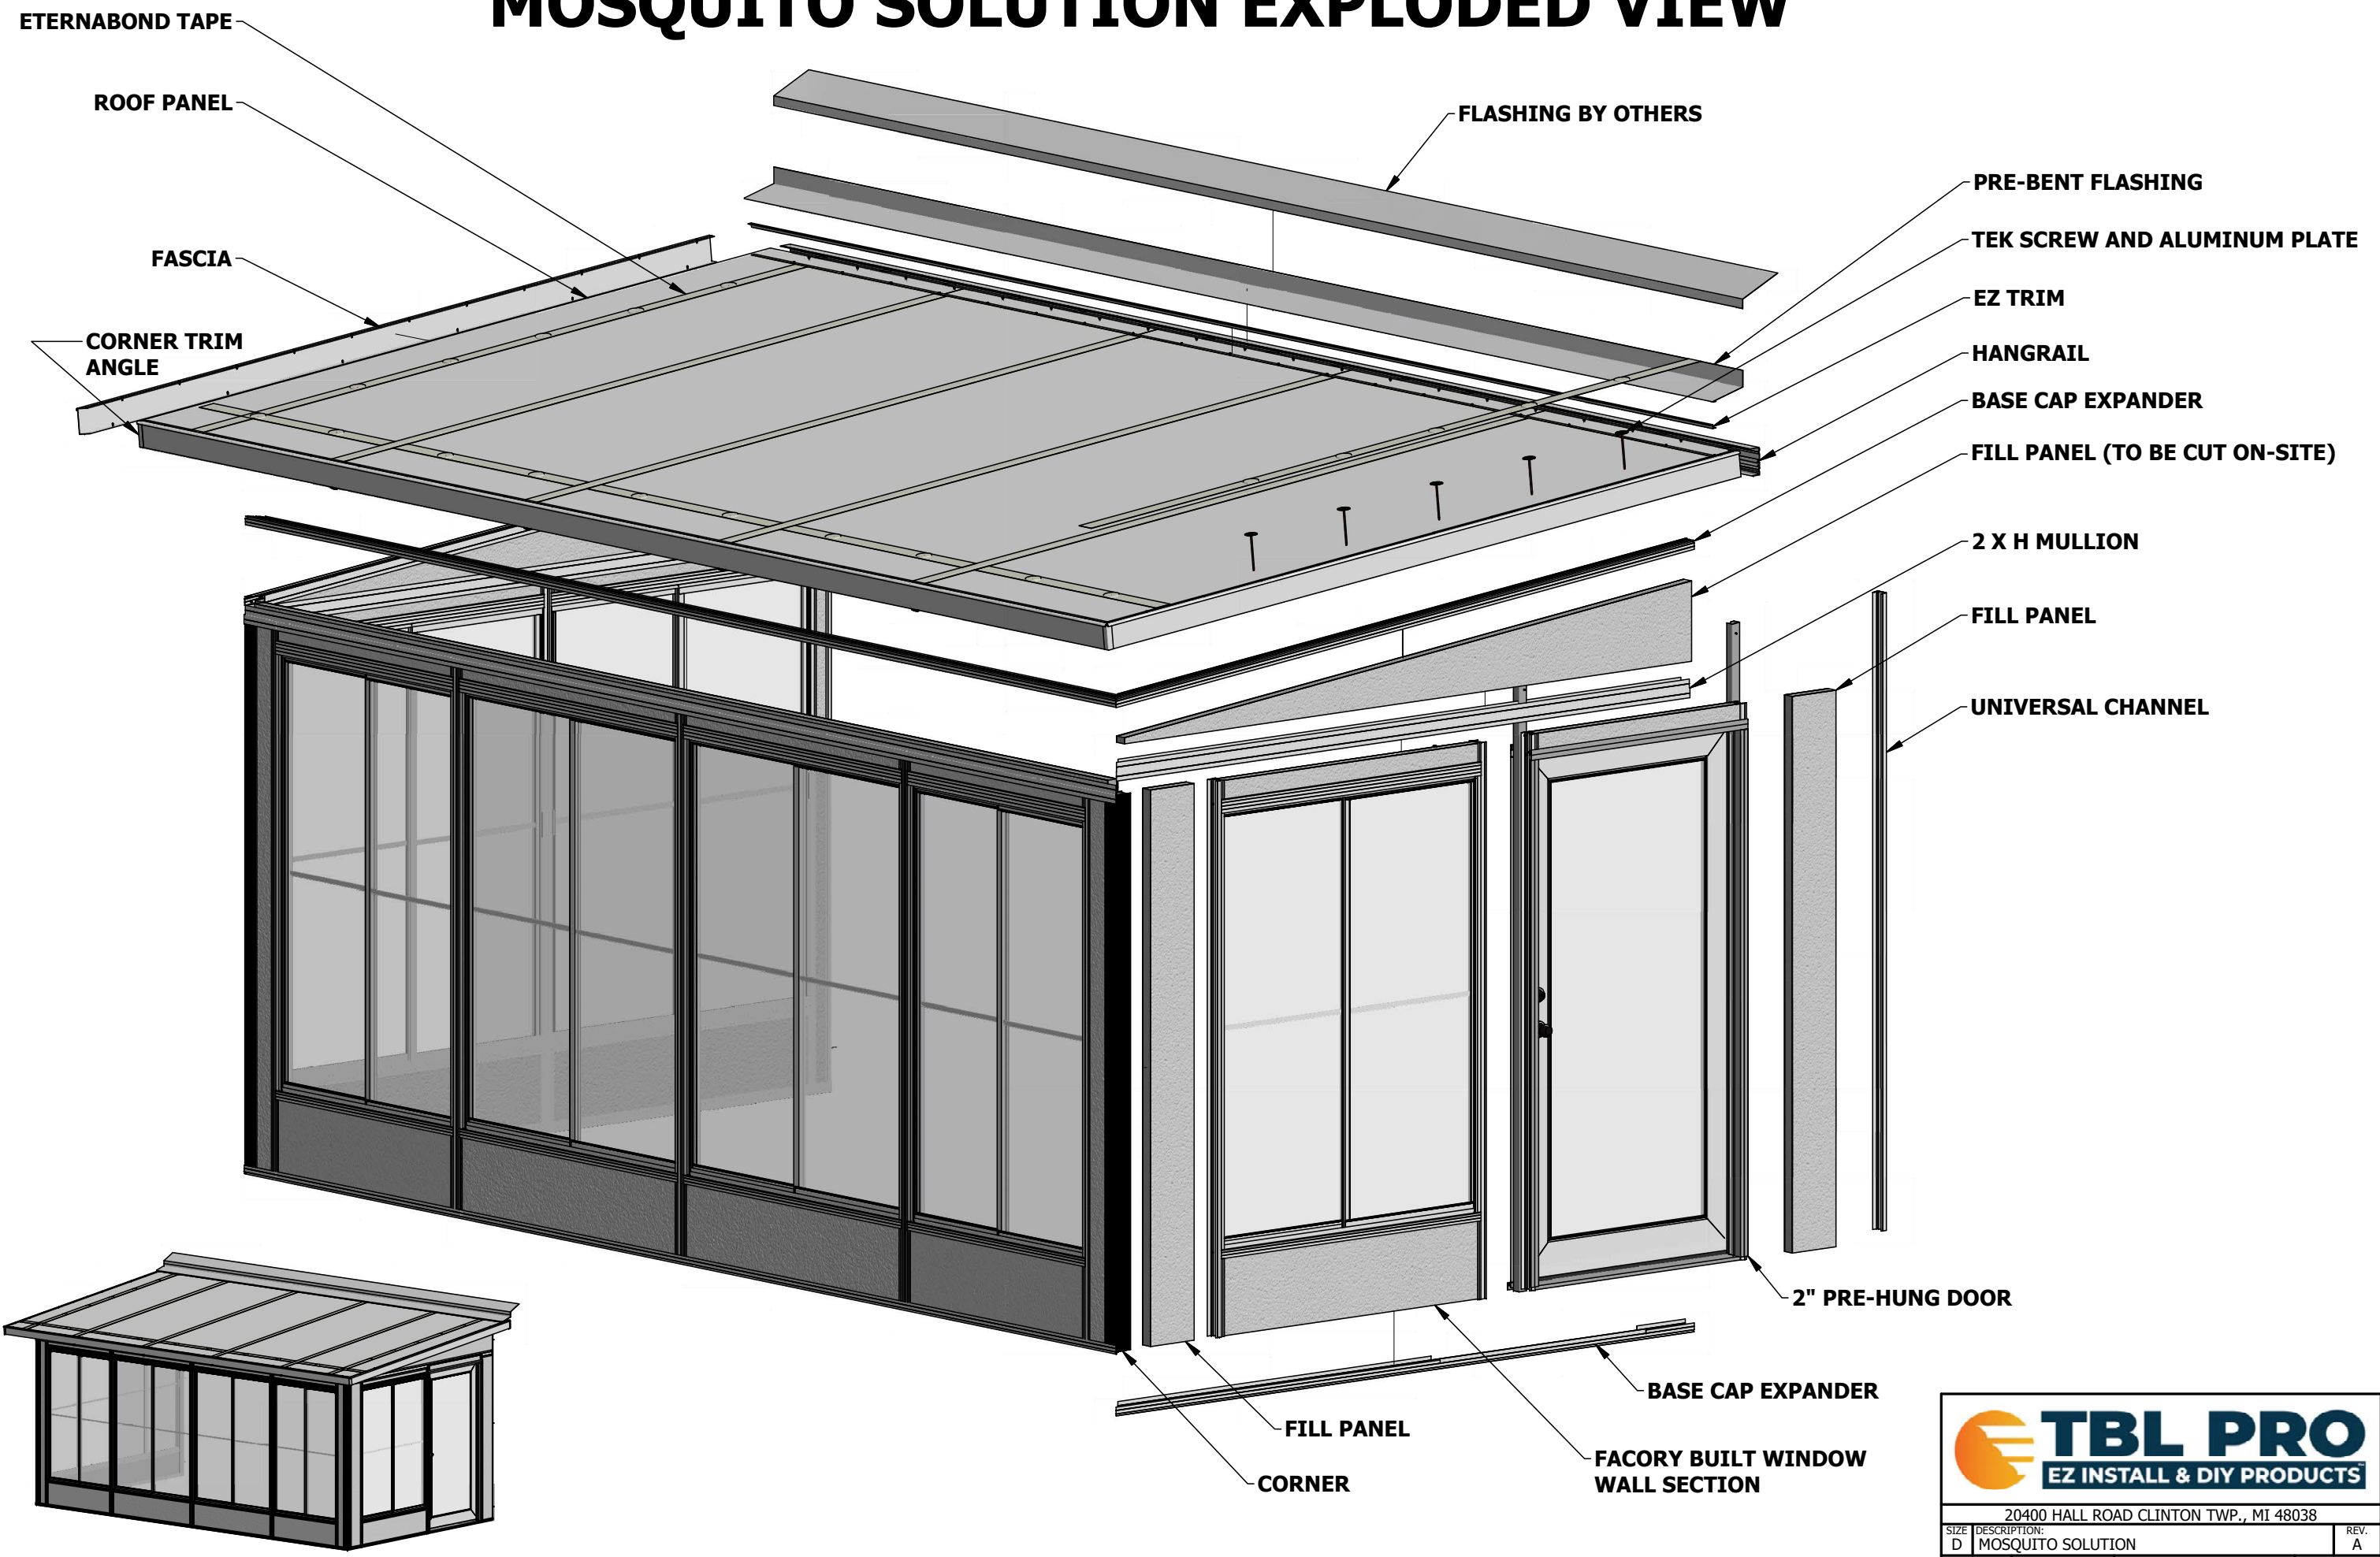

MOSQUITO SOLUTION EXPLODED VIEW

TBL PRO
EZ INSTALL & DIY PRODUCTS

20400 HALL ROAD CLINTON TWP., MI 48038

SIZE	DESCRIPTION	REV.
D	MOSQUITO SOLUTION	A
SCALE: NONE	DATE: 6/24/2020	© TEMO SUNROOMS INC. 2020 SHEET 1 OF 1