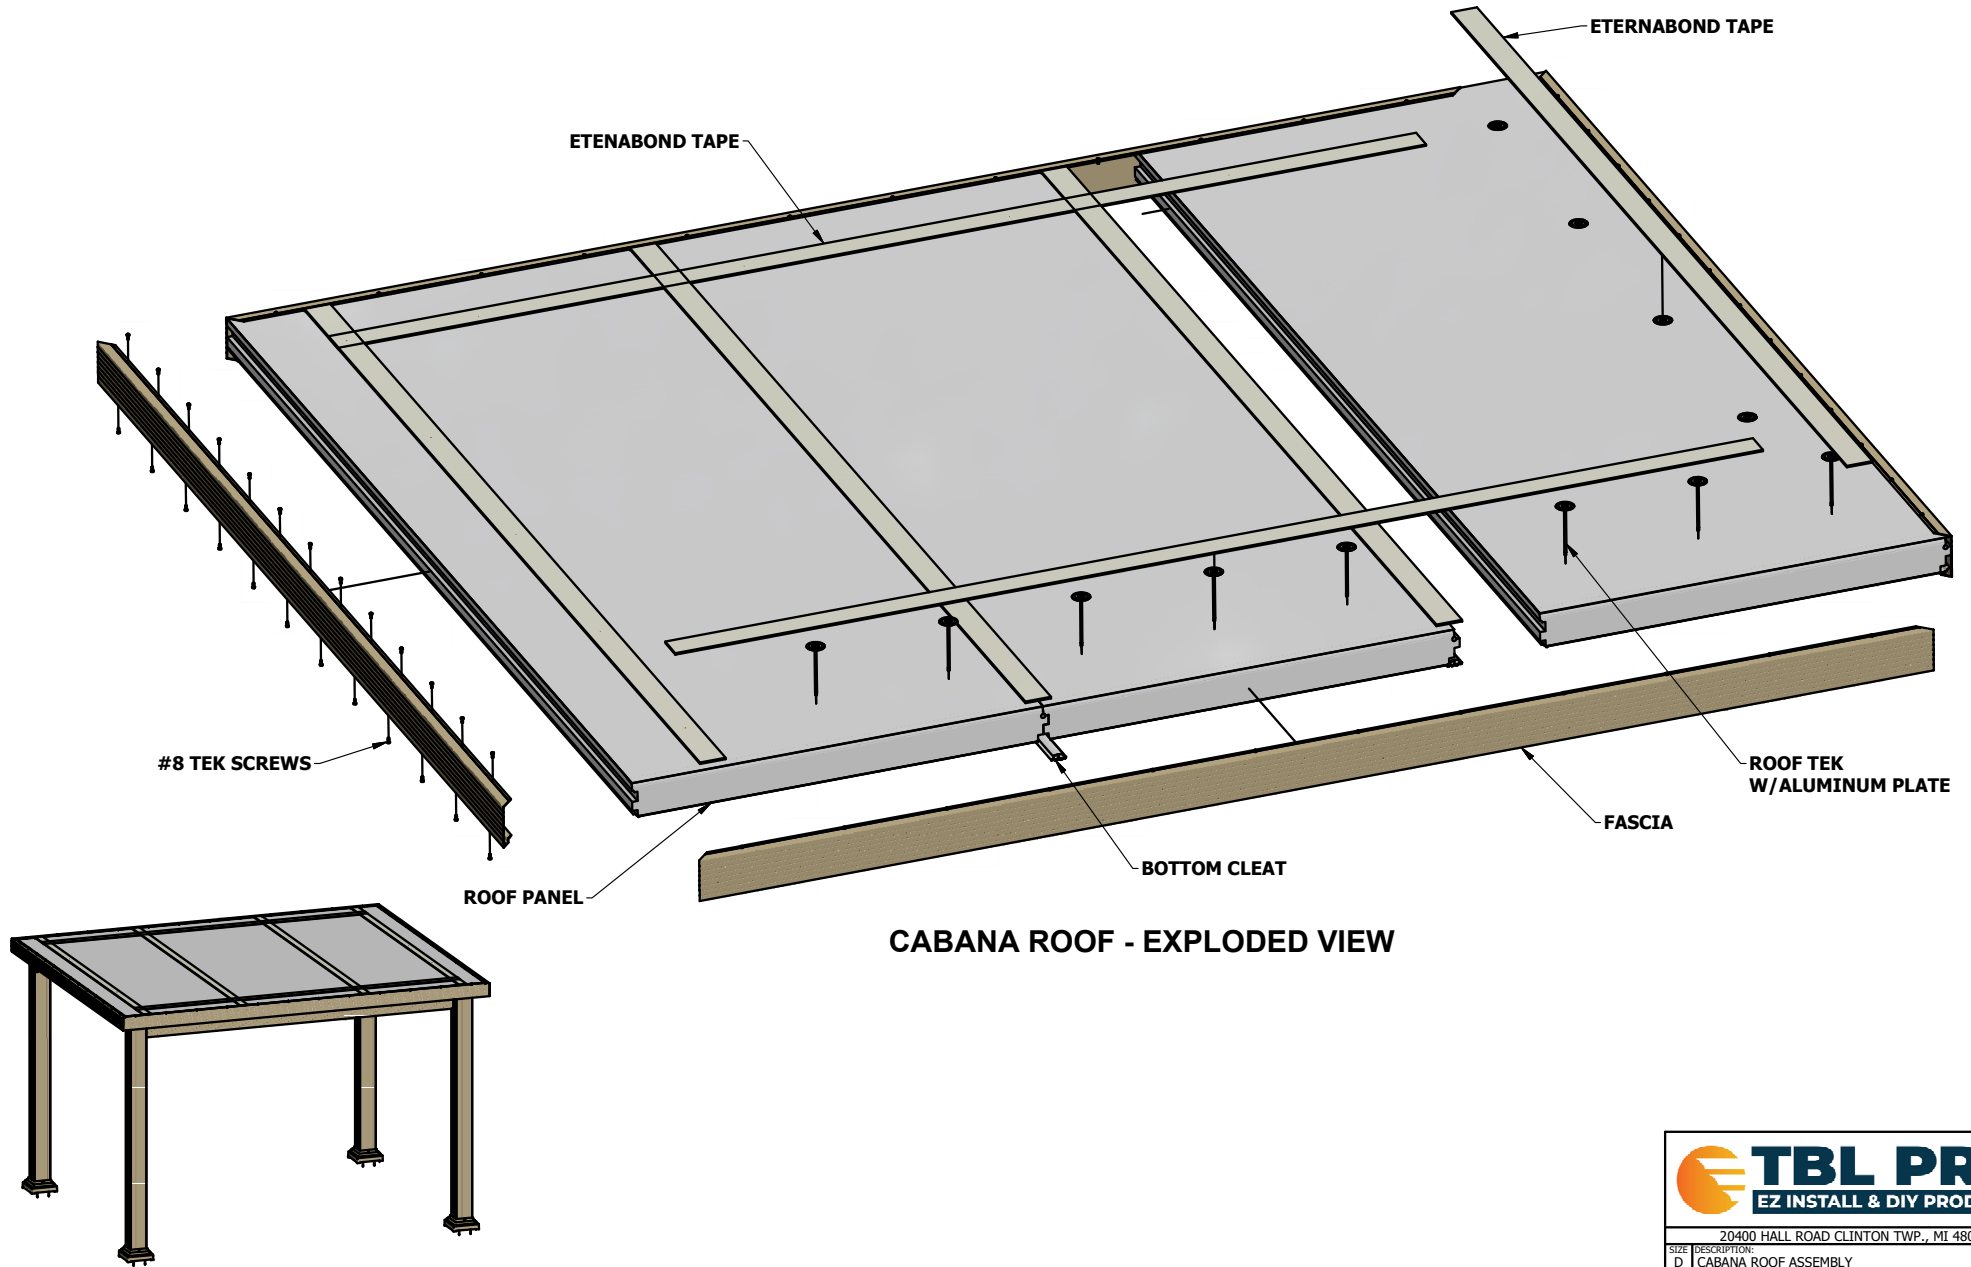

# CABANA ROOF ASSEMBLY GUIDE

CABANA ROOF - EXPLODED VIEW

20400 HALL ROAD CLINTON TWP., MI 48038  
SIZE DESCRIPTION: D CABANA ROOF ASSEMBLY REV: A  
SCALE: NONE DATE: 6/23/2020 © TEMO SUNROOMS INC. 2019 SHEET 1 OF 1