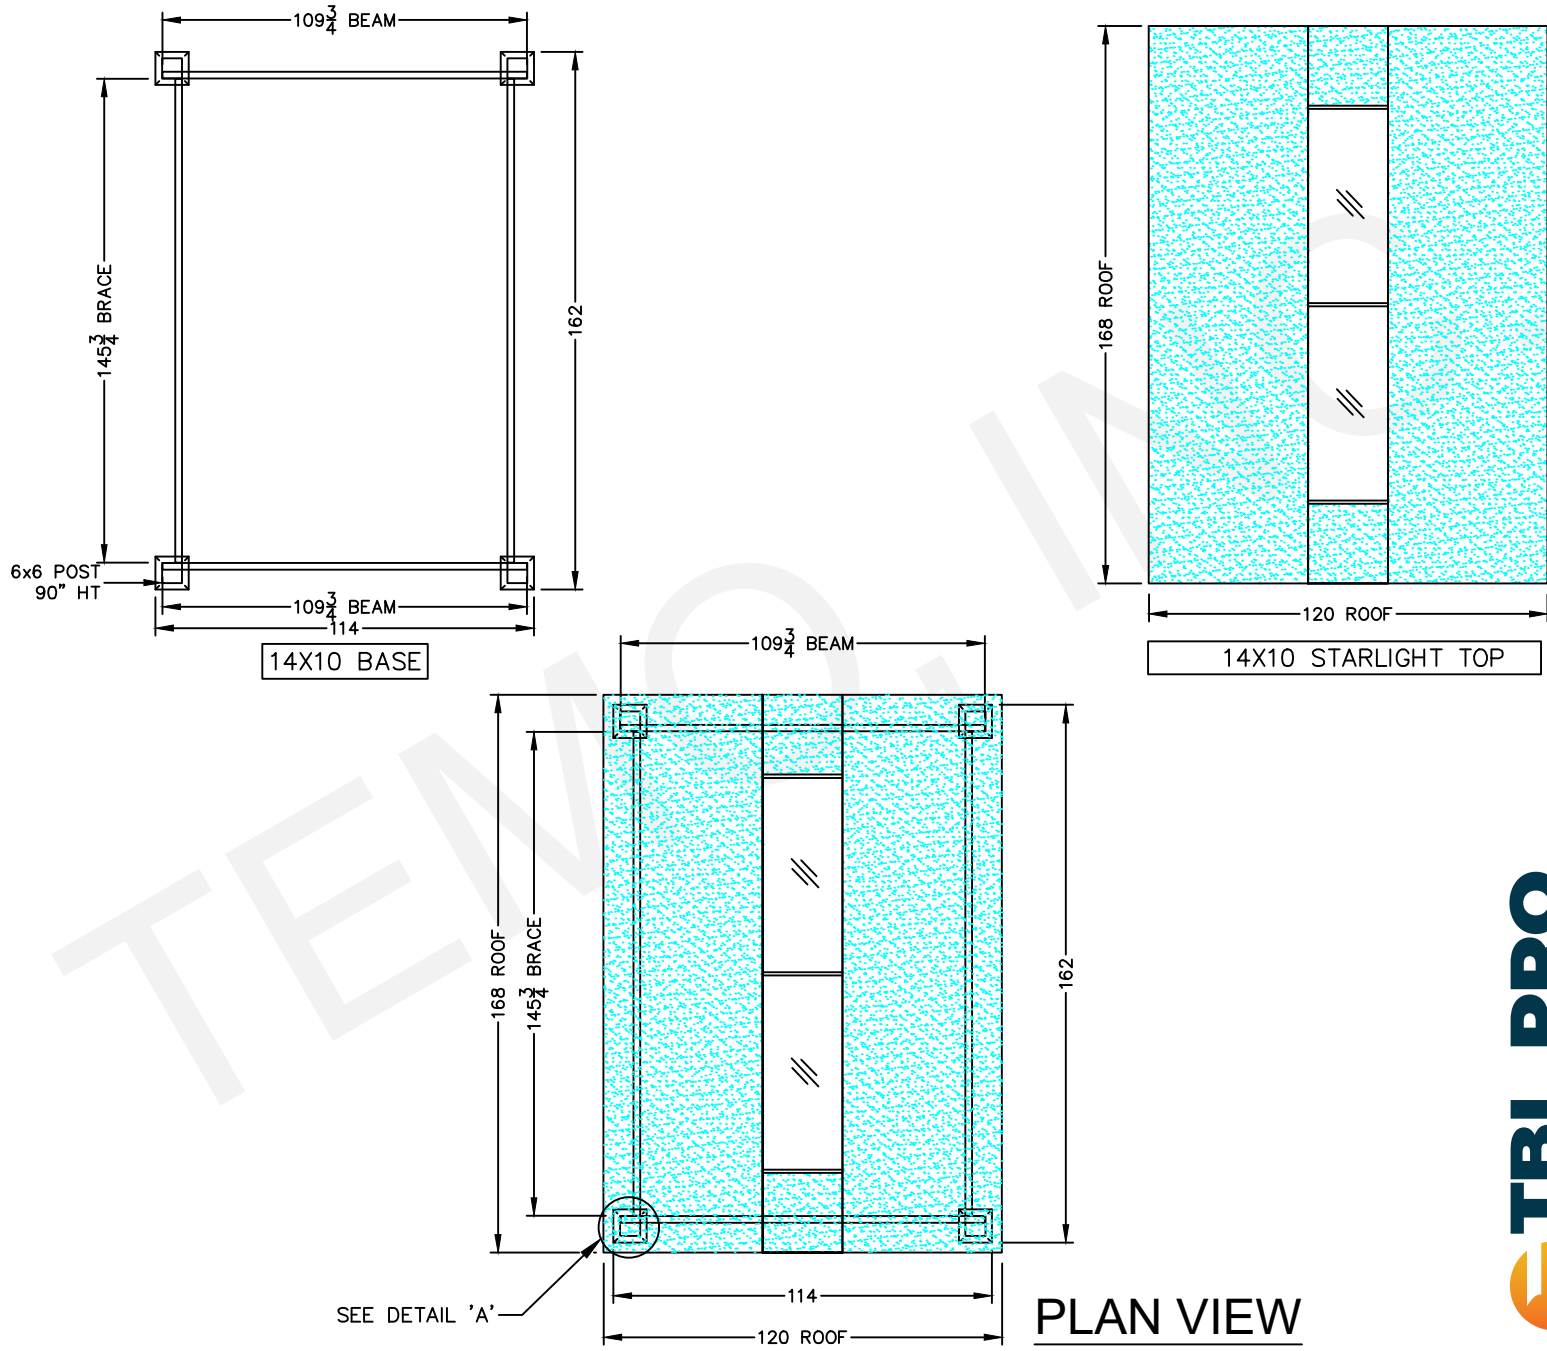

# TBL PRO PLAN VIEW: Cabana Starlite LED Glow – 14' x 10'

DEALER: TEMO	19W830   PH. ( . . )	TEMO SUNROOMS, INC.
14X10-STARLIGHT	20400 HALL RD	20400 HALL RD
	CLINTON TOWNSHIP, MI 48038	CLINTON TWP, MI 48038
DRAWN BY: STEVEN SALTER	ON: 02/18/19	SCALE: NONE
		PHONE: (586) 286-0410
		FAX: (586) 412-6090