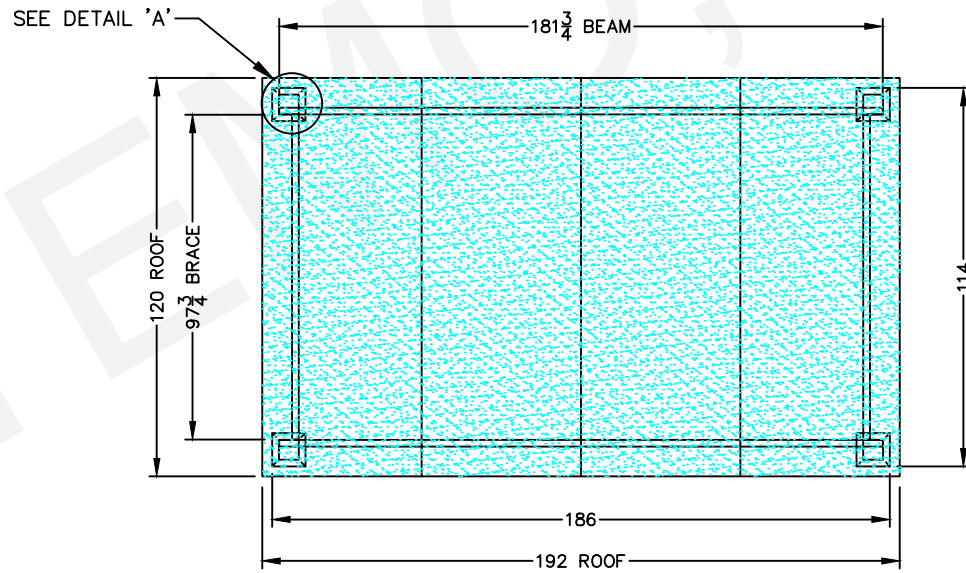

TBL PRO PLAN VIEW: Ultimate Cabana – 10' x 16'

PLAN VIEW

DEALER: TEMO	19W813 PH. ()	TEMO SUNROOMS, INC.
CABANA 10 X 16		20400 HALL RD CLINTON TWP, MI 48038 PHONE: (586) 286-0410 FAX: (586) 412-6090
DRAWN BY:	ON:	SCALE: NONE