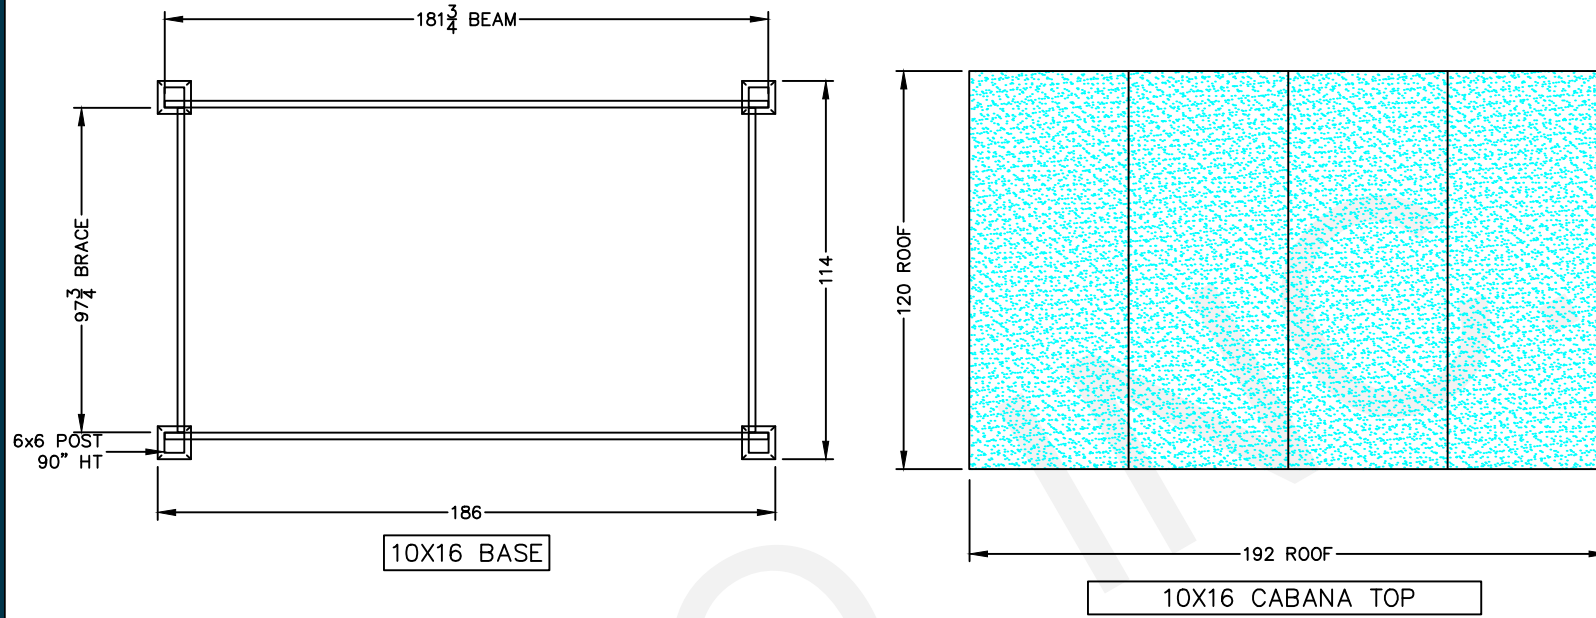

TBL PRO PLAN VIEW: Ultimate Cabana – 10' x 16'

PLAN VIEW

DEALER: TEMO	19W813 PH. ()	TEMO SUNROOMS, INC.
CABANA 10 X 16		20400 HALL RD CLINTON TWP, MI 48038 PHONE: (586) 286-0410 FAX: (586) 412-6090
DRAWN BY:	ON:	SCALE: NONE