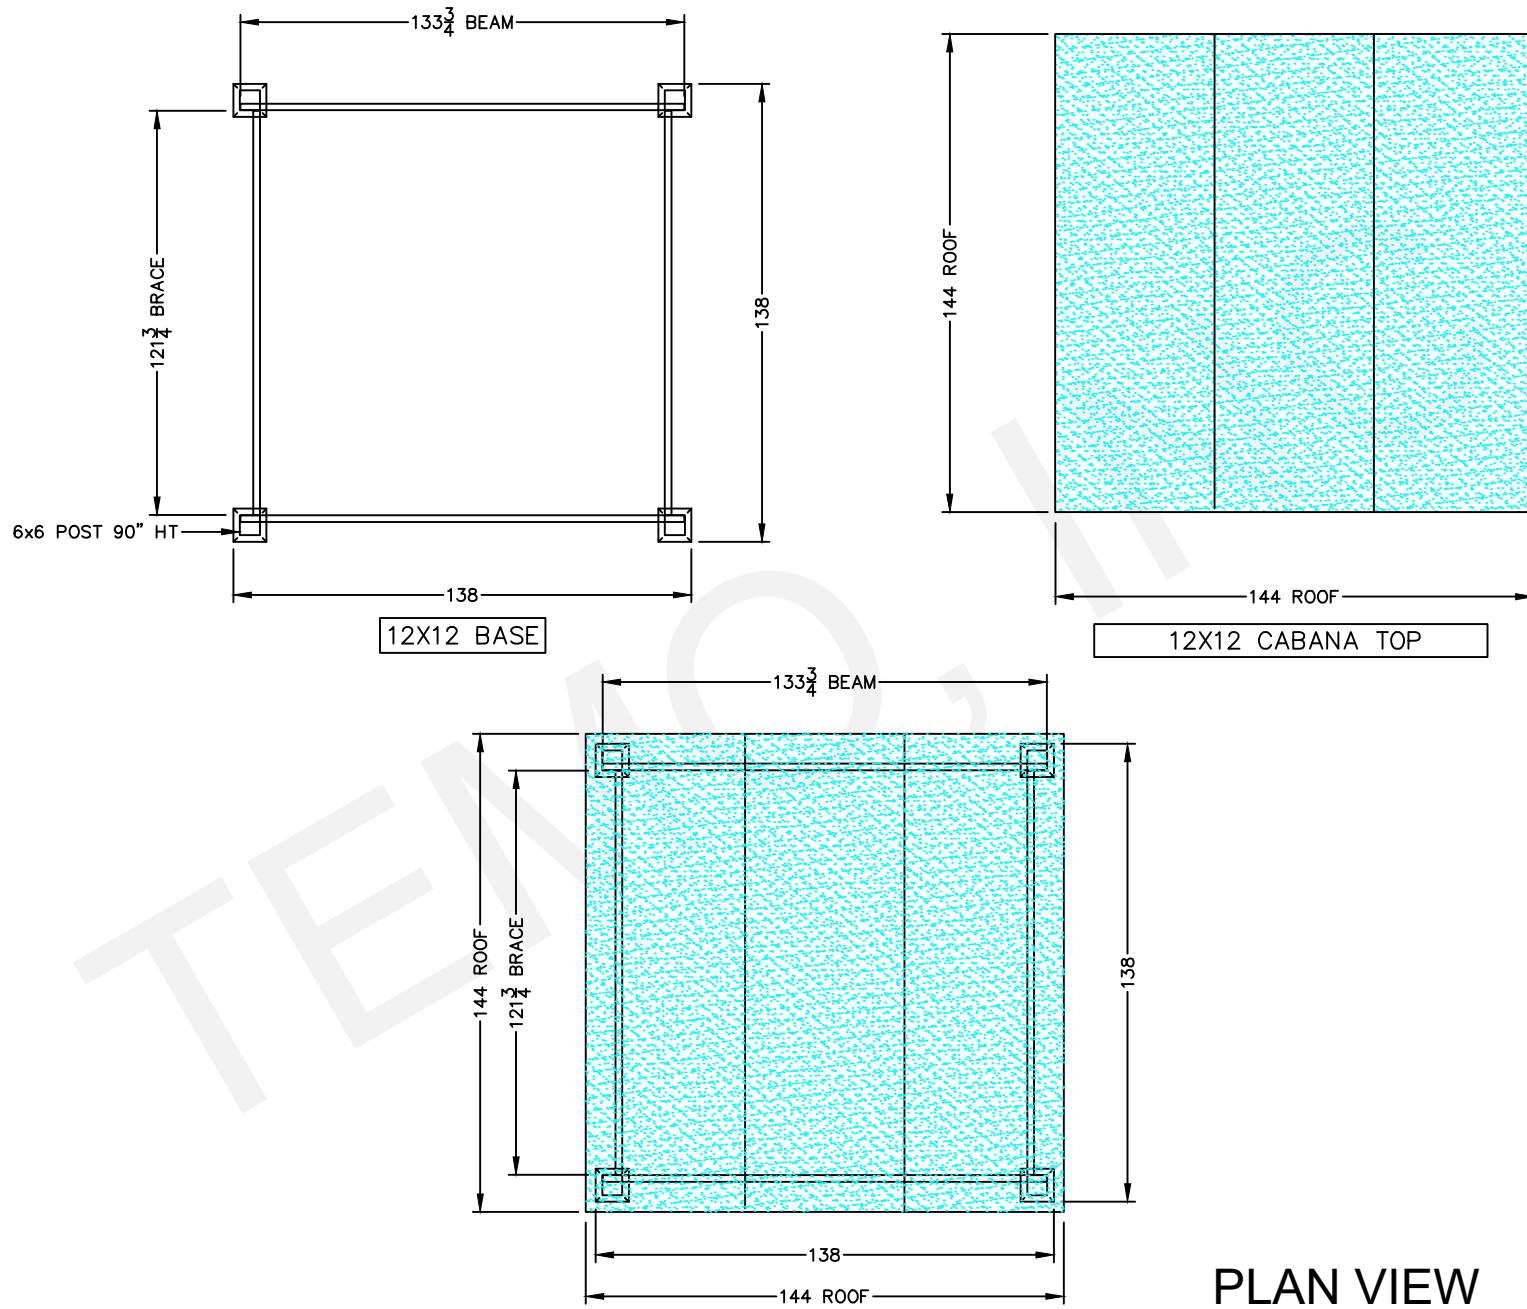

TBL PRO PLAN VIEW: Ultimate Cabana – 12' x 12'

PLAN VIEW

DEALER: TEMO	19W7336 PH. ()	TEMO SUNROOMS, INC.
12 X 12 CABANA-OL		20400 HALL RD
DRAWN BY: STEVEN SALTER		CLINTON TWP, MI 48038
ON:	SCALE: NONE	PHONE: (586) 286-0410
		FAX: (586) 412-6090