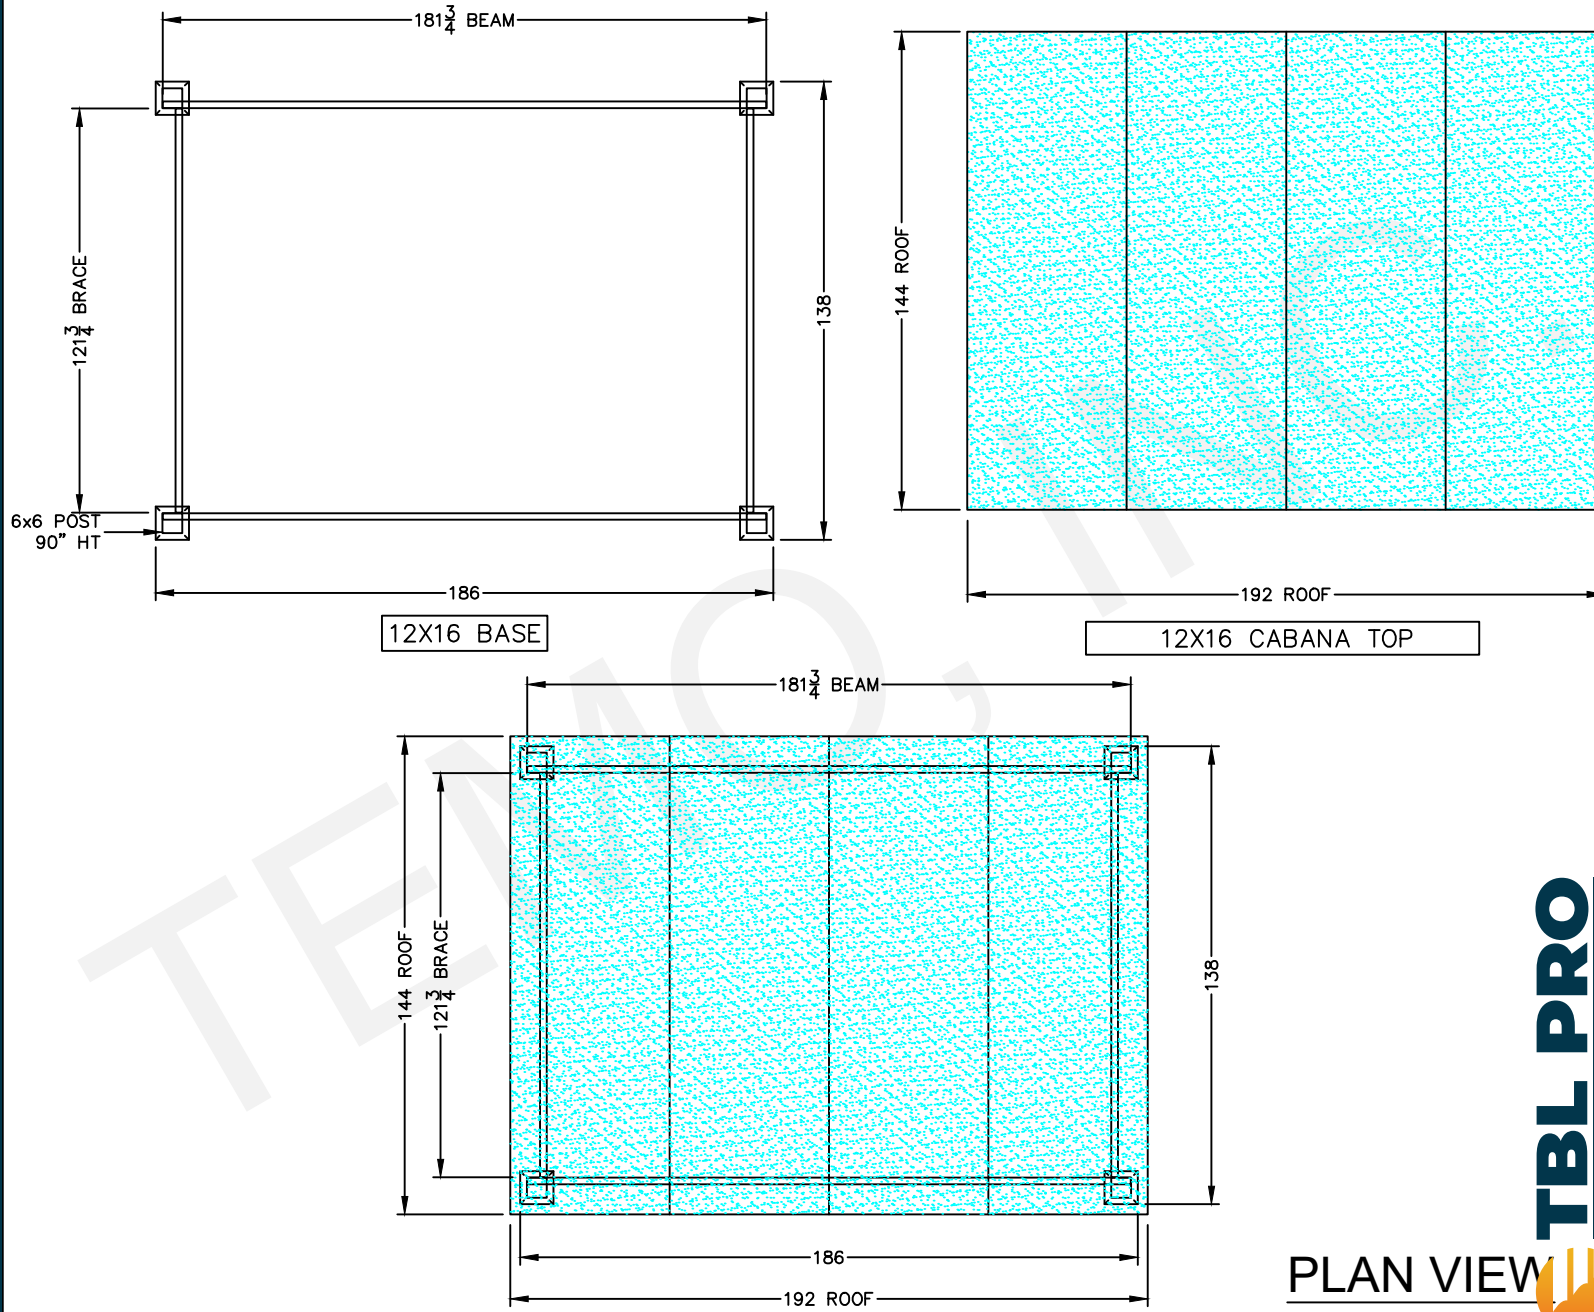

TBL PRO PLAN VIEW: Ultimate Cabana – 12' x 16'

PLAN VIEW

DEALER: TEMO	19W7339 PH. ()	TEMO SUNROOMS, INC.
12 X 16 CABANA-OL		20400 HALL RD CLINTON TWP, MI 48038 PHONE: (586) 286-0410 FAX: (586) 412-6090
DRAWN BY: STEVEN SALTER	ON:	SCALE: NONE