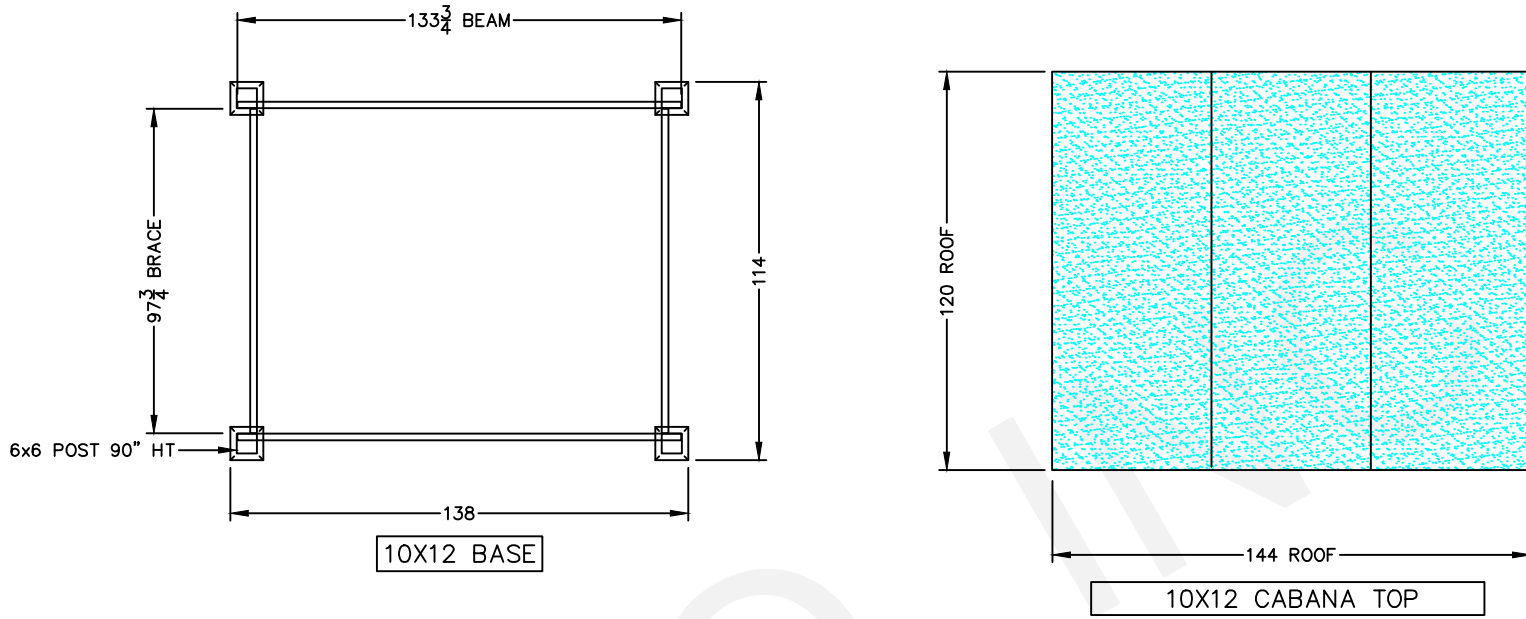

TBL PRO PLAN VIEW: Ultimate Cabana – 10' x 12'

PLAN VIEW

DEALER: TEMO	19W1268	PH. ()
10 X 12 CABANA		
DRAWN BY:	ON:	SCALE: NONE
TEMO SUNROOMS, INC. 20400 HALL RD CLINTON TWP, MI 48038 PHONE: (586) 286-0410 FAX: (586) 412-6090		