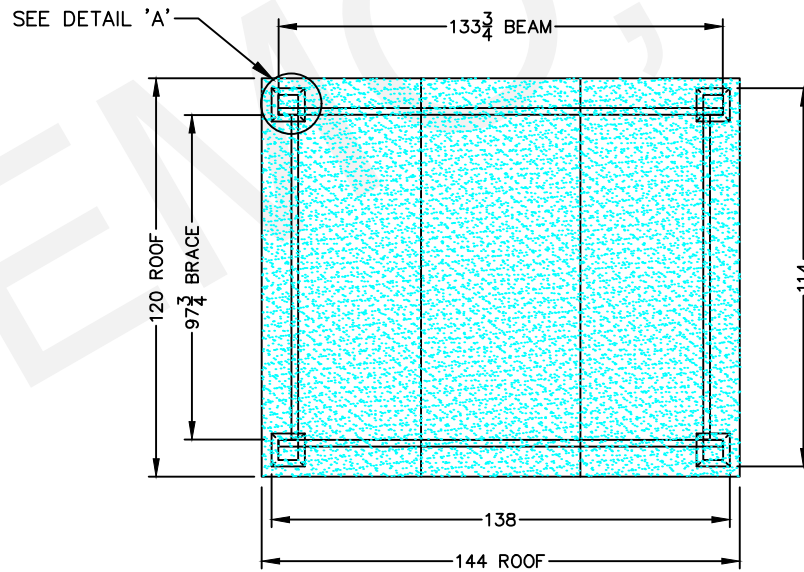

TBL PRO PLAN VIEW: Ultimate Cabana – 10' x 12'

PLAN VIEW

DEALER: TEMO	19W1268	PH. ()
10 X 12 CABANA		
DRAWN BY:	ON:	SCALE: NONE
TEMO SUNROOMS, INC. 20400 HALL RD CLINTON TWP, MI 48038 PHONE: (586) 286-0410 FAX: (586) 412-6090		