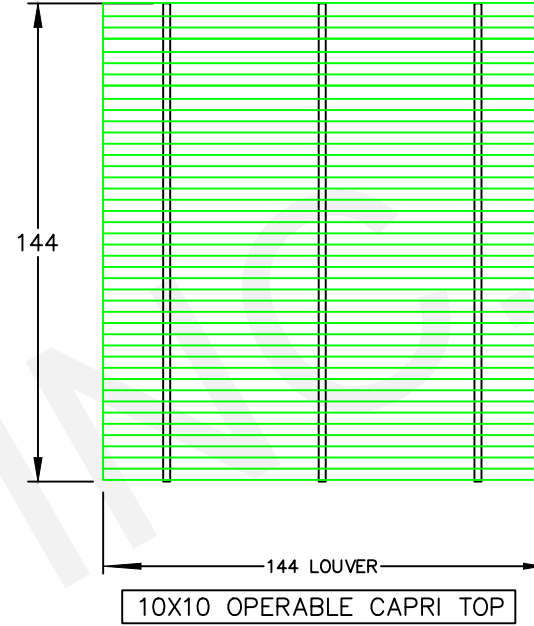

TBL PRO PLAN VIEW: Capri Convertible Pergola – 10' x 10'

PLAN VIEW

Today's Date: APR 04, 2022

DEALER: TEMO	19W6070 PH. (. .)	TEMO SUNROOMS, INC.
10X10-NEW CAPRI-OPERABLE,		20400 HALL RD
		CLINTON TWP, MI 48038
		PHONE: (586) 286-0410
		FAX: (586) 314-0404
DRAWN BY: PHIL TARAVELLA	DATE: 10/04/19	SCALE: NONE