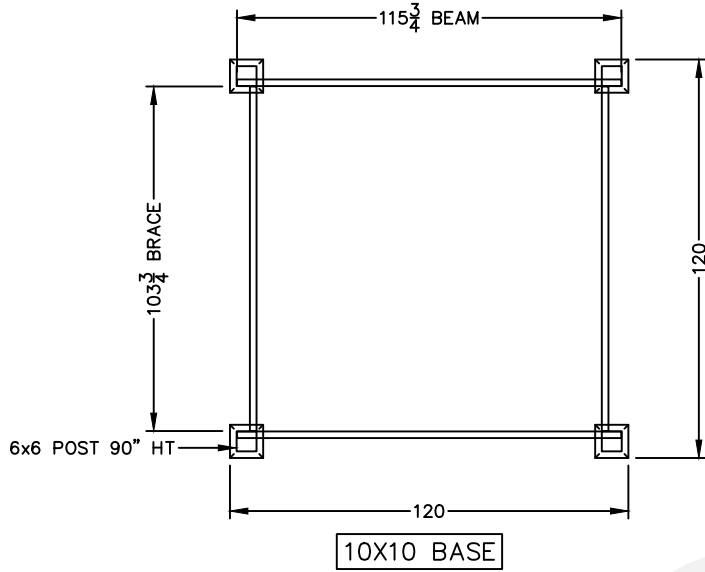

TBL PRO PLAN VIEW: Capri Convertible Pergola – 10' x 10'

PLAN VIEW

Today's Date: APR 04, 2022

DEALER: TEMO	19W6070 PH. (. .)	TEMO SUNROOMS, INC.
10X10-NEW CAPRI-OPERABLE,		20400 HALL RD
		CLINTON TWP, MI 48038
		PHONE: (586) 286-0410
		FAX: (586) 314-0404
DRAWN BY: PHIL TARAVELLA	DATE: 10/04/19	SCALE: NONE