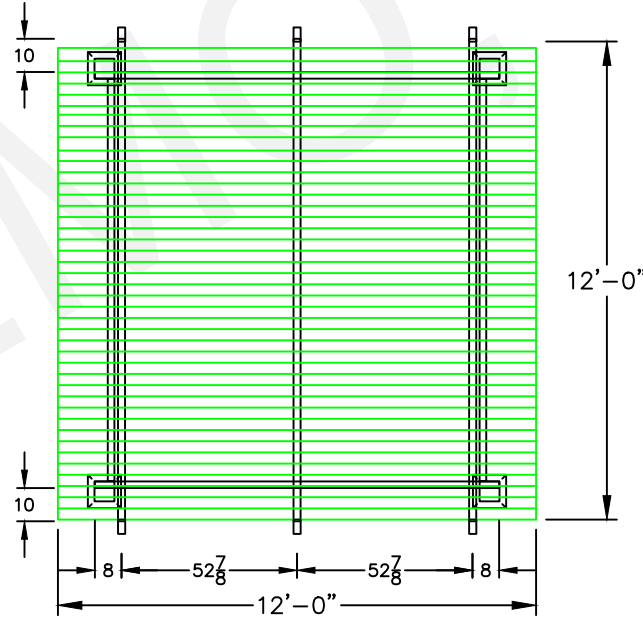

TBL PRO PLAN VIEW: Capri Convertible Pergola – 10' x 10'

PLAN VIEW

Today's Date: APR 04, 2022

DEALER: TEMO	19W6070 PH. (. .)	TEMO SUNROOMS, INC.
10X10-NEW CAPRI-OPERABLE,		20400 HALL RD
		CLINTON TWP, MI 48038
		PHONE: (586) 286-0410
		FAX: (586) 314-0404
DRAWN BY: PHIL TARAVELLA	DATE: 10/04/19	SCALE: NONE