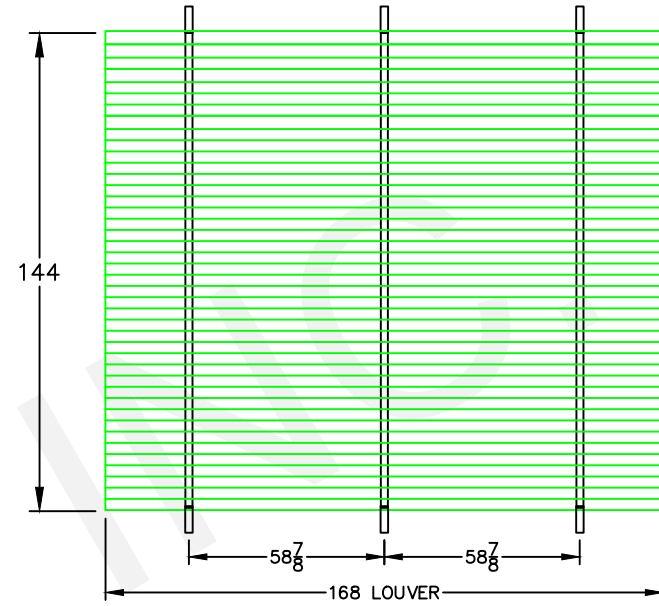

TBL PRO PLAN VIEW: Capri Convertible Pergola – 10' x 12'

10X12 BASE

10X12 OPERABLE CAPRI TOP

PLAN VIEW

TEMO SUNROOMS, INC.
 20400 HALL RD
 CLINTON TWP, MI 48038
 PHONE: (586) 286-0410
 FAX: (586) 314-0404

DEALER: TEMO 19W6249 | PH. (. .)

10X12 CAPRI-OPERABLE

DRAWN BY: STEVEN SALTER DATE: 10/14/19 SCALE: NONE