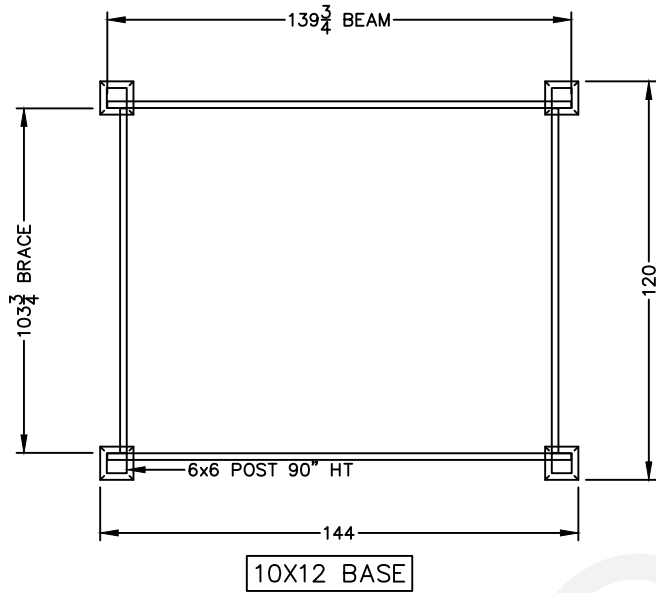

TBL PRO PLAN VIEW: Capri Convertible Pergola – 10' x 12'

10X12 BASE

10X12 OPERABLE CAPRI TOP

PLAN VIEW

TEMO SUNROOMS, INC.
 20400 HALL RD
 CLINTON TWP, MI 48038
 PHONE: (586) 286-0410
 FAX: (586) 314-0404

DEALER: TEMO 19W6249 | PH. (. .)

10X12 CAPRI-OPERABLE

DRAWN BY: STEVEN SALTER DATE: 10/14/19 SCALE: NONE