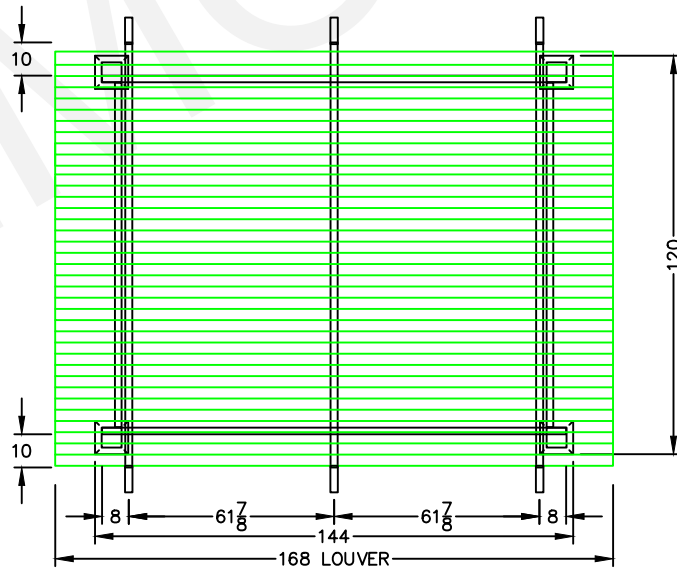

TBL PRO PLAN VIEW: Capri Convertible Pergola – 10' x 12'

10X12 BASE

10X12 OPERABLE CAPRI TOP

PLAN VIEW

TEMO SUNROOMS, INC.
 20400 HALL RD
 CLINTON TWP, MI 48038
 PHONE: (586) 286-0410
 FAX: (586) 314-0404

DEALER: TEMO 19W6249 | PH. (. .)

10X12 CAPRI-OPERABLE

DRAWN BY: STEVEN SALTER DATE: 10/14/19 SCALE: NONE