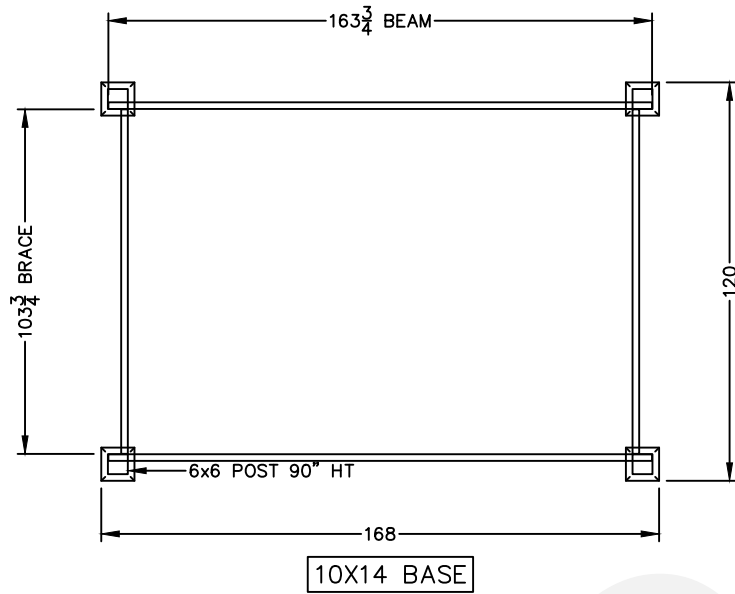

TBL PRO PLAN VIEW: Capri Convertible Pergola – 10' x 14'

PLAN VIEW

TEMO SUNROOMS, INC.
 20400 HALL RD
 CLINTON TWP, MI 48038
 PHONE: (586) 286-0410
 FAX: (586) 314-0404

DEALER: TEMO 19W6250 | PH. (. .)

10X14 CAPRI-OPERABLE

DRAWN BY: STEVEN SALTER DATE: 10/14/19 SCALE: NONE