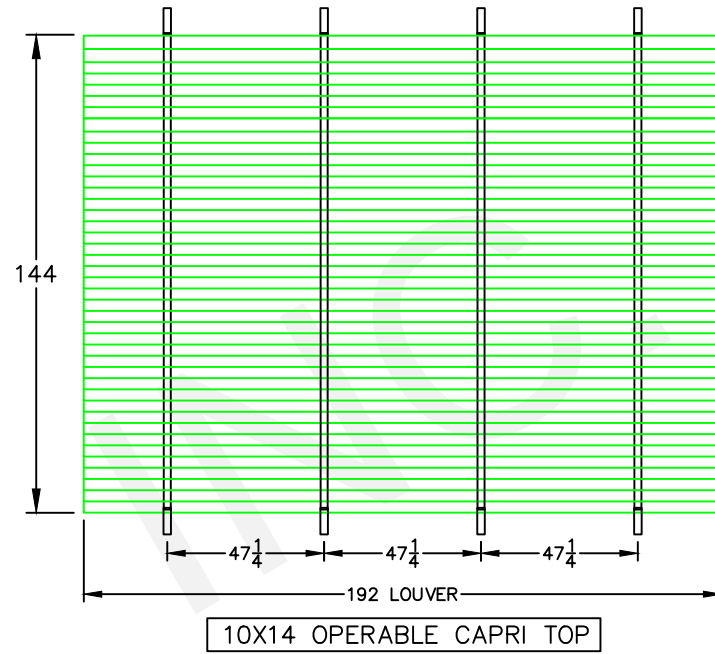

TBL PRO PLAN VIEW: Capri Convertible Pergola – 10' x 14'

PLAN VIEW

TEMO SUNROOMS, INC.
 20400 HALL RD
 CLINTON TWP, MI 48038
 PHONE: (586) 286-0410
 FAX: (586) 314-0404

DEALER: TEMO 19W6250 | PH. (. .)

10X14 CAPRI-OPERABLE

DRAWN BY: STEVEN SALTER DATE: 10/14/19 SCALE: NONE