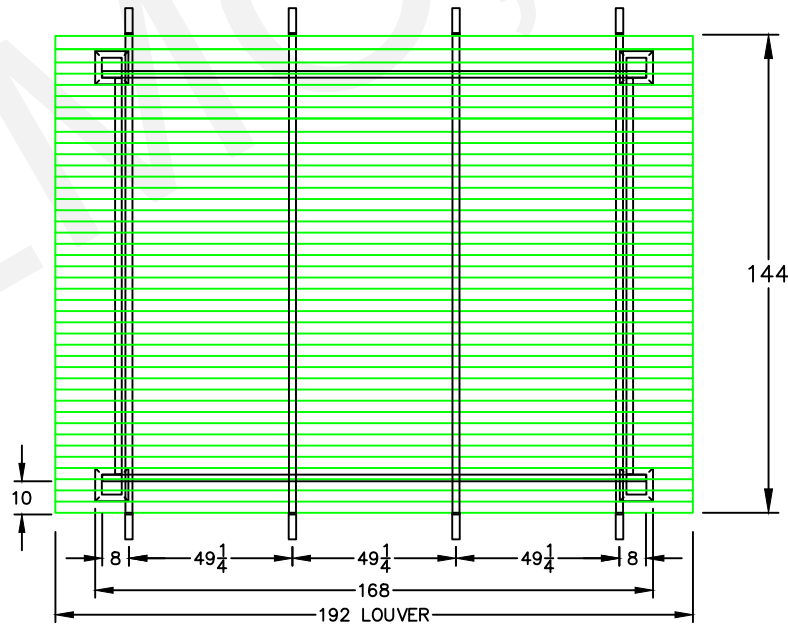

TBL PRO PLAN VIEW: Capri Convertible Pergola – 10' x 14'

PLAN VIEW

TEMO SUNROOMS, INC.
 20400 HALL RD
 CLINTON TWP, MI 48038
 PHONE: (586) 286-0410
 FAX: (586) 314-0404

DEALER: TEMO 19W6250 | PH. (. .)

10X14 CAPRI-OPERABLE

DRAWN BY: STEVEN SALTER DATE: 10/14/19 SCALE: NONE