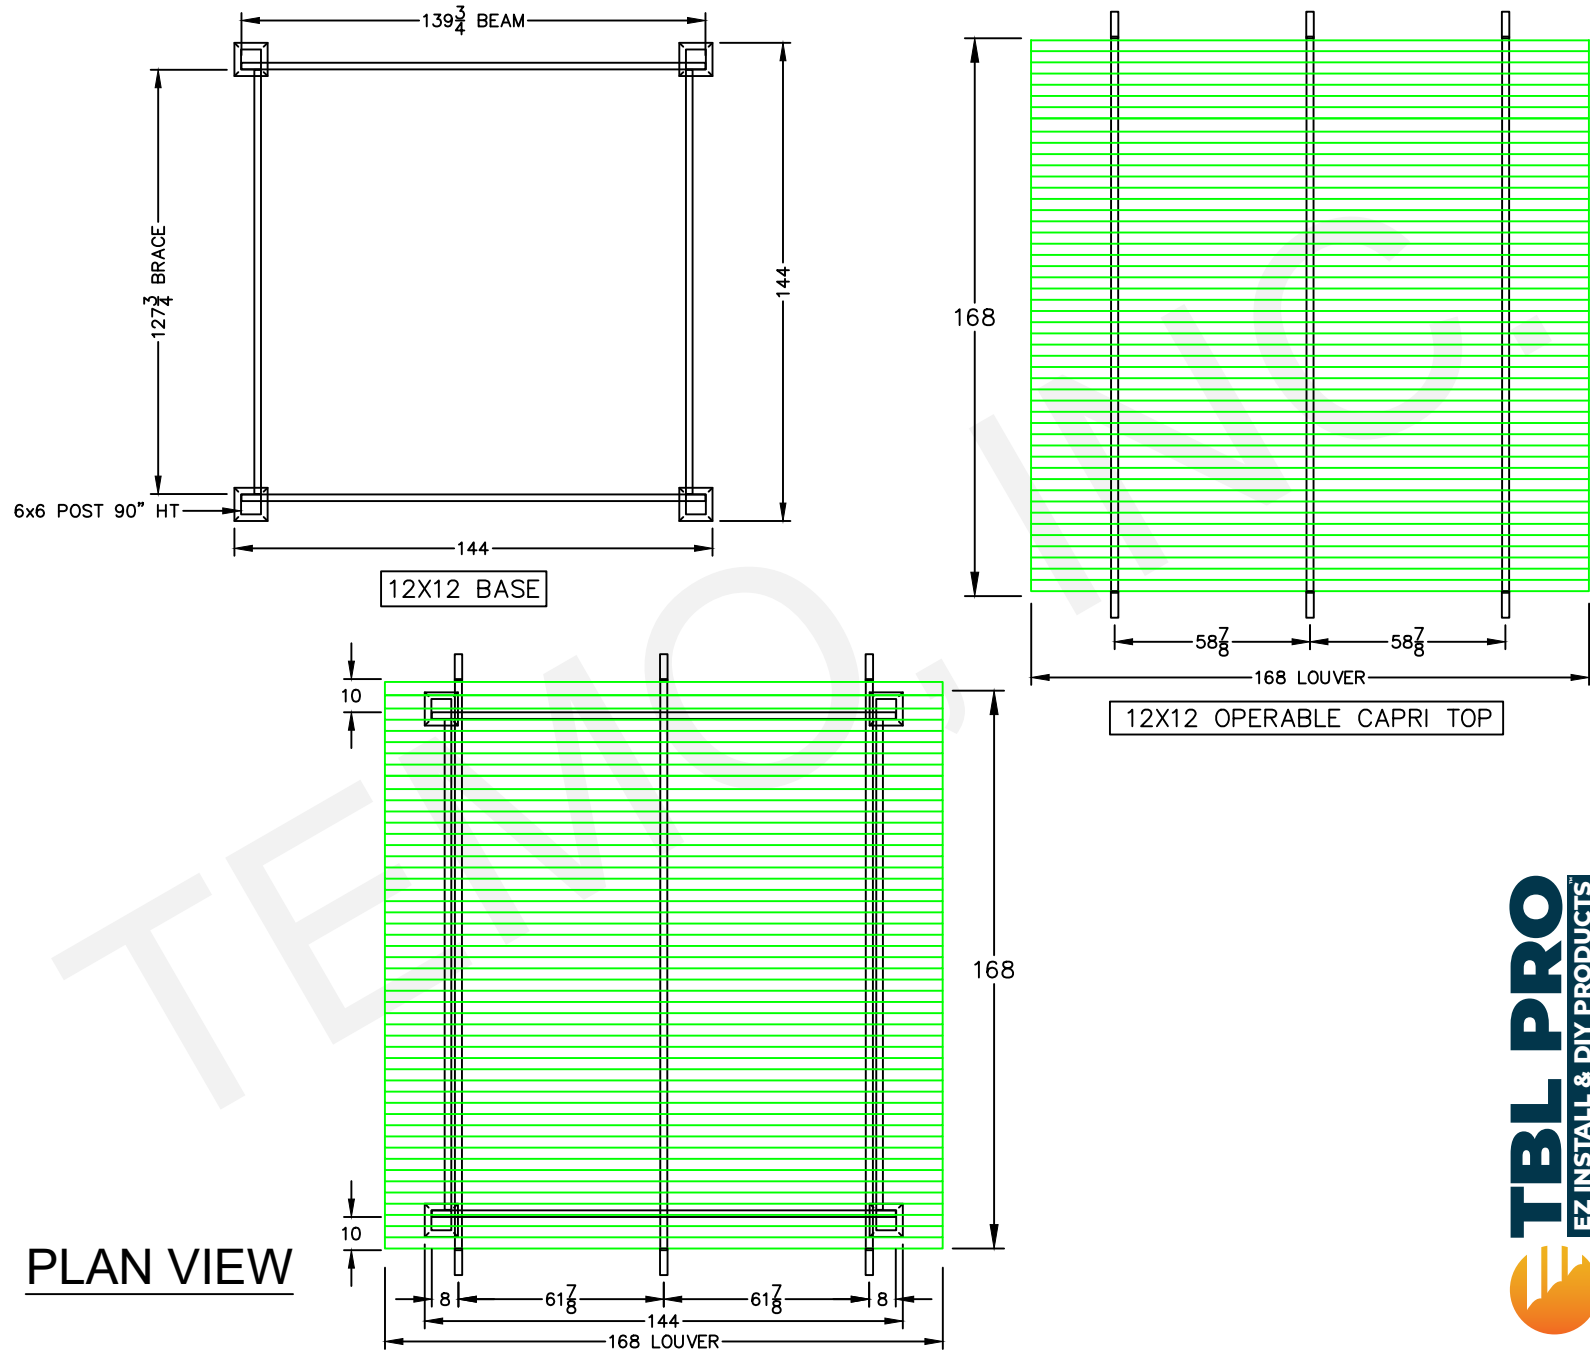

TBL PRO PLAN VIEW: Capri Convertible Pergola – 12' x 12'

PLAN VIEW

TEMO SUNROOMS, INC.
 20400 HALL RD
 CLINTON TWP, MI 48038
 PHONE: (586) 286-0410
 FAX: (586) 314-0404

DEALER: TEMO 19W7331 | PH. (. .)

12X12 CAPRI-OPERABLE-OL

DRAWN BY: STEVEN SALTER DATE: 12/20/19 SCALE: NONE