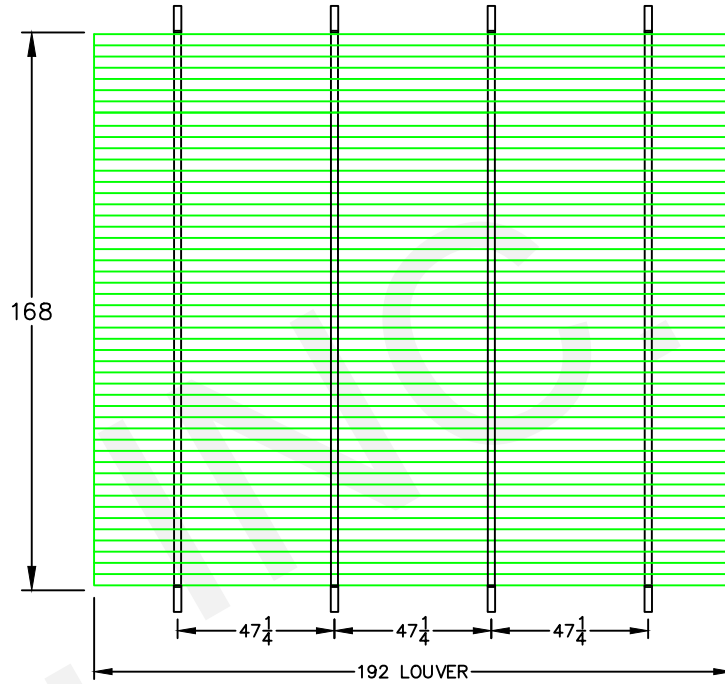

TBL PRO PLAN VIEW: Capri Convertible Pergola – 12' x 14'

12X14 OPERABLE CAPRI TOP

PLAN VIEW

TEMO SUNROOMS, INC.
 20400 HALL RD
 CLINTON TWP, MI 48038
 PHONE: (586) 286-0410
 FAX: (586) 314-0404

DEALER: TEMO 19W7333 | PH. (. .)
 12X14 CAPRI-OPERABLE-OL
 DRAWN BY: STEVEN SALTER DATE: 12/20/19 SCALE: NONE