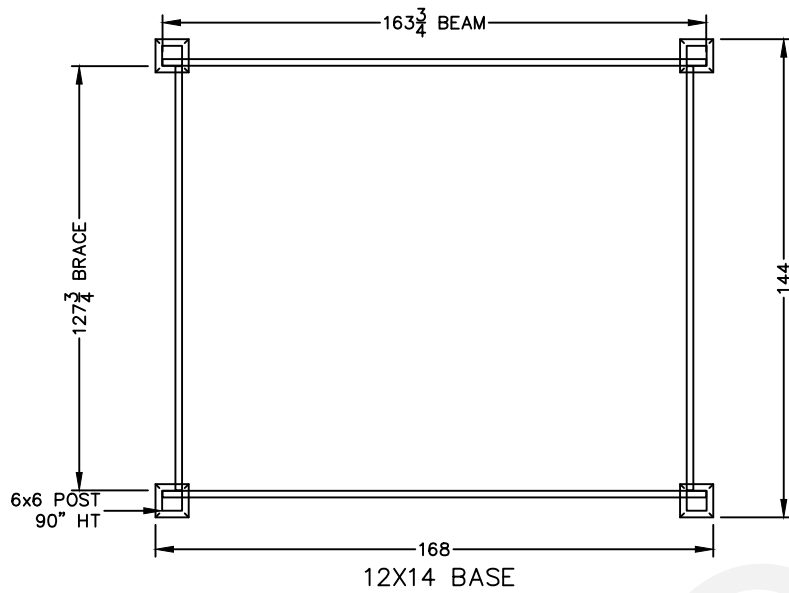

TBL PRO PLAN VIEW: Capri Convertible Pergola – 12' x 14'

12X14 OPERABLE CAPRI TOP

PLAN VIEW

TEMO SUNROOMS, INC.
 20400 HALL RD
 CLINTON TWP, MI 48038
 PHONE: (586) 286-0410
 FAX: (586) 314-0404

DEALER: TEMO 19W7333 | PH. (. .)
 12X14 CAPRI-OPERABLE-OL
 DRAWN BY: STEVEN SALTER DATE: 12/20/19 SCALE: NONE