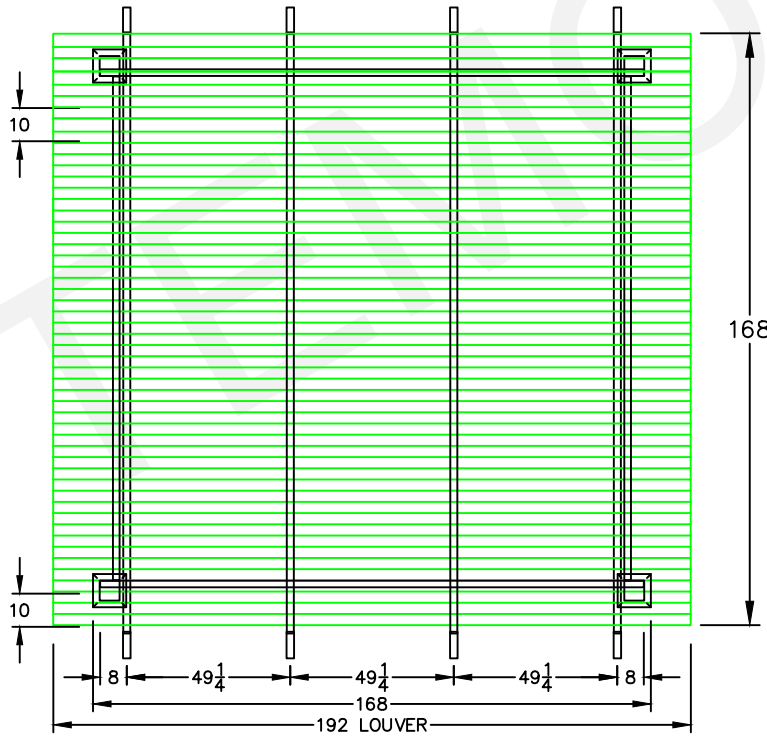

TBL PRO PLAN VIEW: Capri Convertible Pergola – 12' x 14'

12X14 OPERABLE CAPRI TOP

PLAN VIEW

TEMO SUNROOMS, INC.
 20400 HALL RD
 CLINTON TWP, MI 48038
 PHONE: (586) 286-0410
 FAX: (586) 314-0404

DEALER: TEMO 19W7333 | PH. (. .)
 12X14 CAPRI-OPERABLE-OL
 DRAWN BY: STEVEN SALTER DATE: 12/20/19 SCALE: NONE