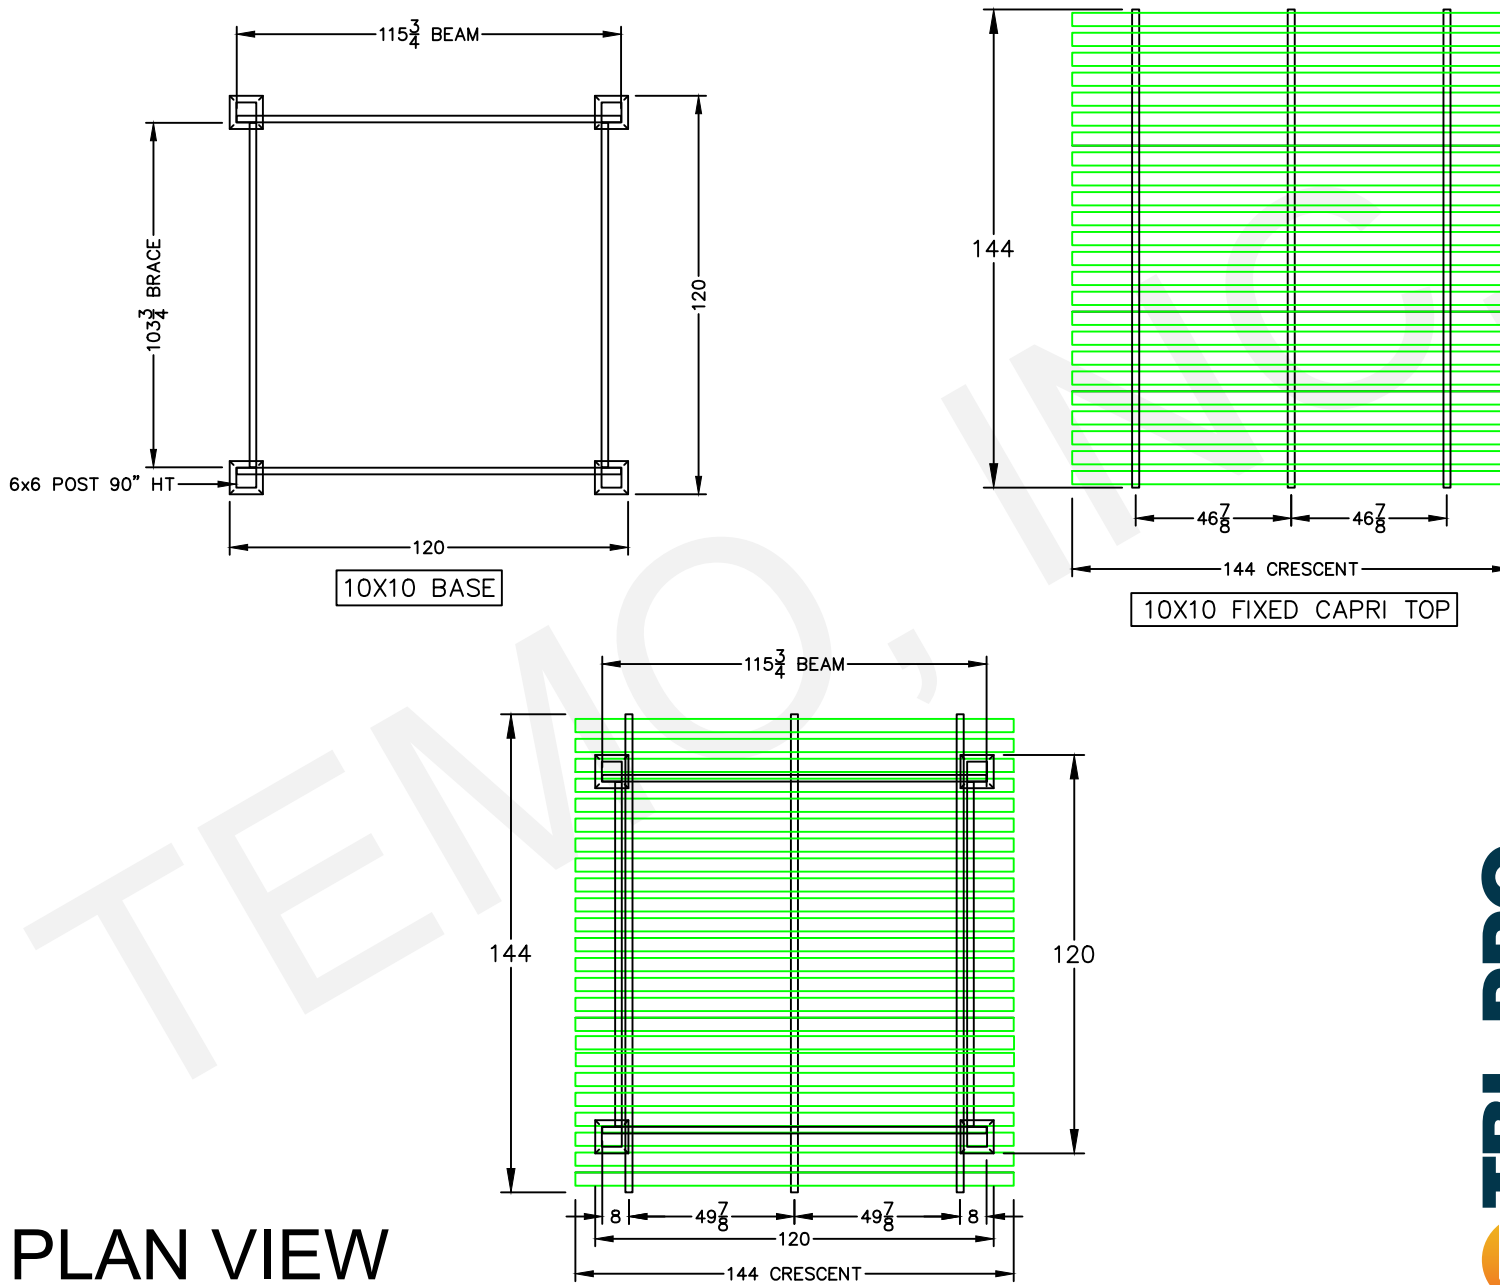

TBL PRO PLAN VIEW: Capri Fixed Pergola – 10' x 10'

PLAN VIEW

DEALER: TEMO	19W6005 PH. ()	TEMO SUNROOMS, INC.
10X10 NEW CAPRI FIXED,		20400 HALL RD CLINTON TWP, MI 48038 PHONE: (586) 286-0410 FAX: (586) 314-0404
DRAWN BY: PHIL TARAVELLA	DATE: 10/02/19	SCALE: NONE