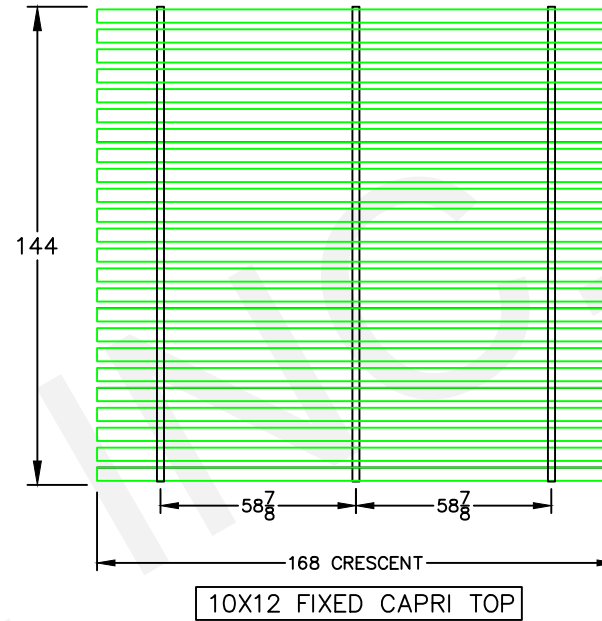

TBL PRO PLAN VIEW: Capri Fixed Pergola – 10' x 12'

PLAN VIEW

Today's Date: APR 04, 2022

TEMO SUNROOMS, INC.
 20400 HALL RD
 CLINTON TWP, MI 48038
 PHONE: (586) 286-0410
 FAX: (586) 314-0404

DEALER: TEMO 19W6246 | PH. (.) .

10X12 NEW CAPRI FIXED,

DRAWN BY: STEVEN SALTIER DATE: 10/14/19 SCALE: NONE