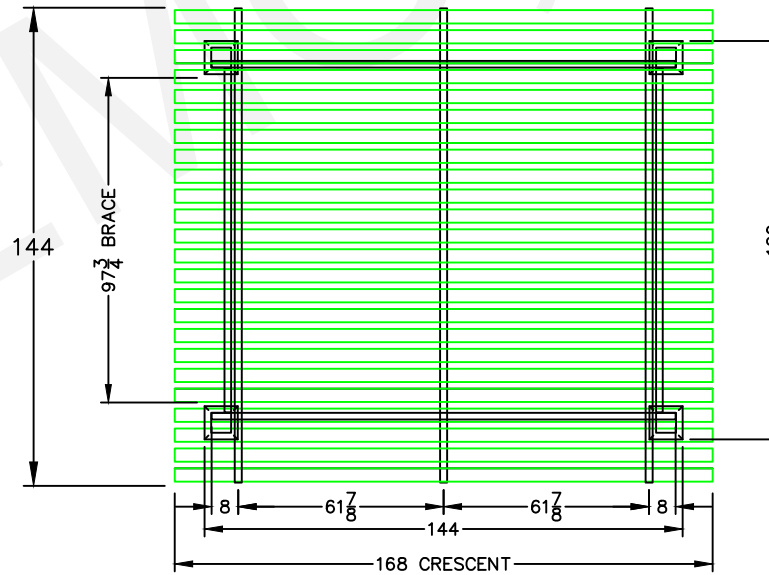

TBL PRO PLAN VIEW: Capri Fixed Pergola – 10' x 12'

PLAN VIEW

Today's Date: APR 04, 2022

TEMO SUNROOMS, INC.
 20400 HALL RD
 CLINTON TWP, MI 48038
 PHONE: (586) 286-0410
 FAX: (586) 314-0404

DEALER: TEMO 19W6246 | PH. (.) .

10X12 NEW CAPRI FIXED,

DRAWN BY: STEVEN SALTIER DATE: 10/14/19 SCALE: NONE