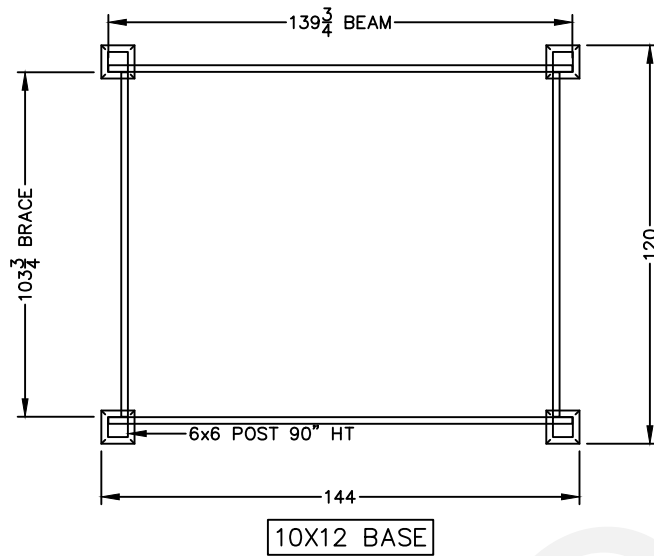

TBL PRO PLAN VIEW: Capri Fixed Pergola – 10' x 12'

PLAN VIEW

Today's Date: APR 04, 2022

TEMO SUNROOMS, INC.
 20400 HALL RD
 CLINTON TWP, MI 48038
 PHONE: (586) 286-0410
 FAX: (586) 314-0404

DEALER: TEMO 19W6246 | PH. (.) .

10X12 NEW CAPRI FIXED,

DRAWN BY: STEVEN SALTIER DATE: 10/14/19 SCALE: NONE