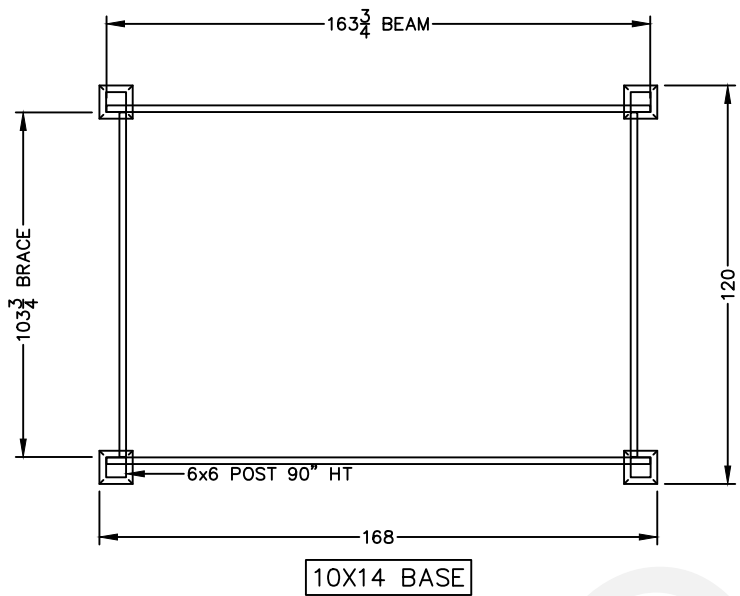

TBL PRO PLAN VIEW: Capri Fixed Pergola – 10' x 14'

PLAN VIEW

TEMO SUNROOMS, INC.
 20400 HALL RD
 CLINTON TWP, MI 48038
 PHONE: (586) 286-0410
 FAX: (586) 314-0404

DEALER: TEMO 19W6247 PH. (. .)
 10X14 NEW CAPRI FIXED,
 DRAWN BY: STEVEN SALTER DATE: 10/14/19 SCALE: NONE