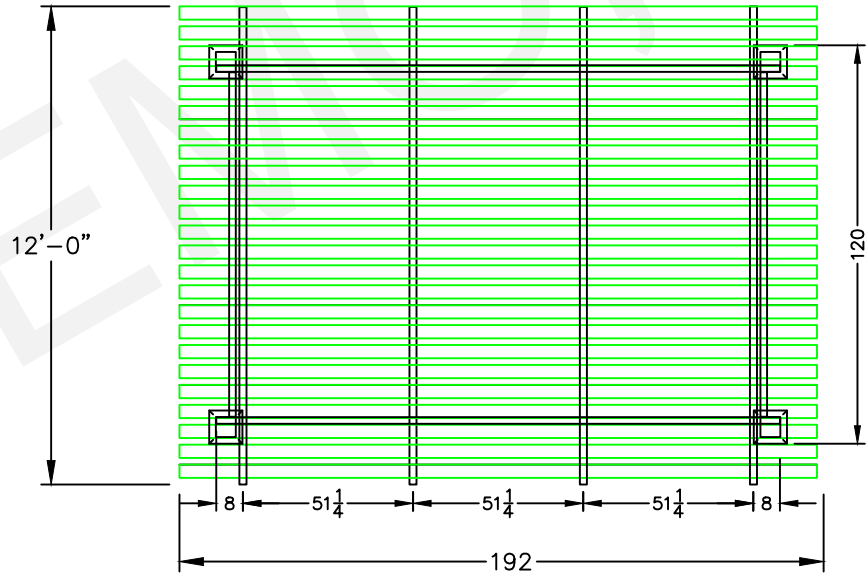

TBL PRO PLAN VIEW: Capri Fixed Pergola – 10' x 14'

PLAN VIEW

TEMO SUNROOMS, INC.
 20400 HALL RD
 CLINTON TWP, MI 48038
 PHONE: (586) 286-0410
 FAX: (586) 314-0404

DEALER: TEMO 19W6247 PH. (. .)
 10X14 NEW CAPRI FIXED,
 DRAWN BY: STEVEN SALTER DATE: 10/14/19 SCALE: NONE