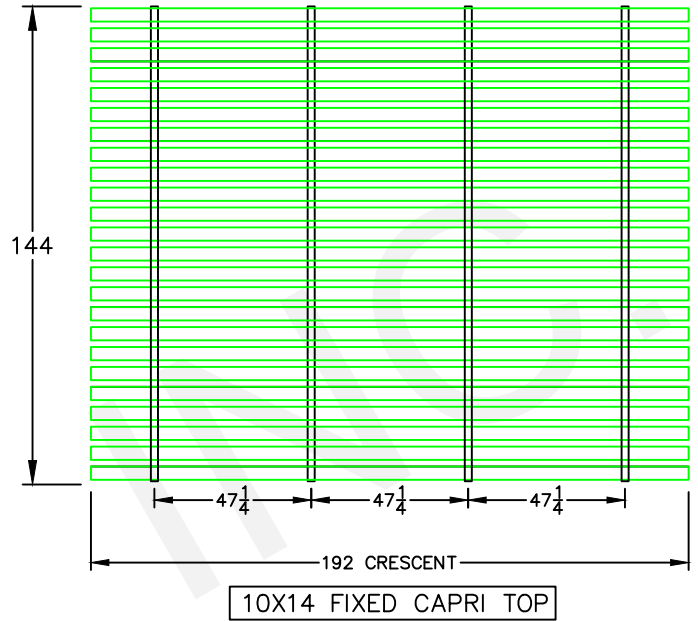

TBL PRO PLAN VIEW: Capri Fixed Pergola – 10' x 14'

PLAN VIEW

TEMO SUNROOMS, INC.
 20400 HALL RD
 CLINTON TWP, MI 48038
 PHONE: (586) 286-0410
 FAX: (586) 314-0404

DEALER: TEMO 19W6247 PH. (. .)
 10X14 NEW CAPRI FIXED,
 DRAWN BY: STEVEN SALTER DATE: 10/14/19 SCALE: NONE