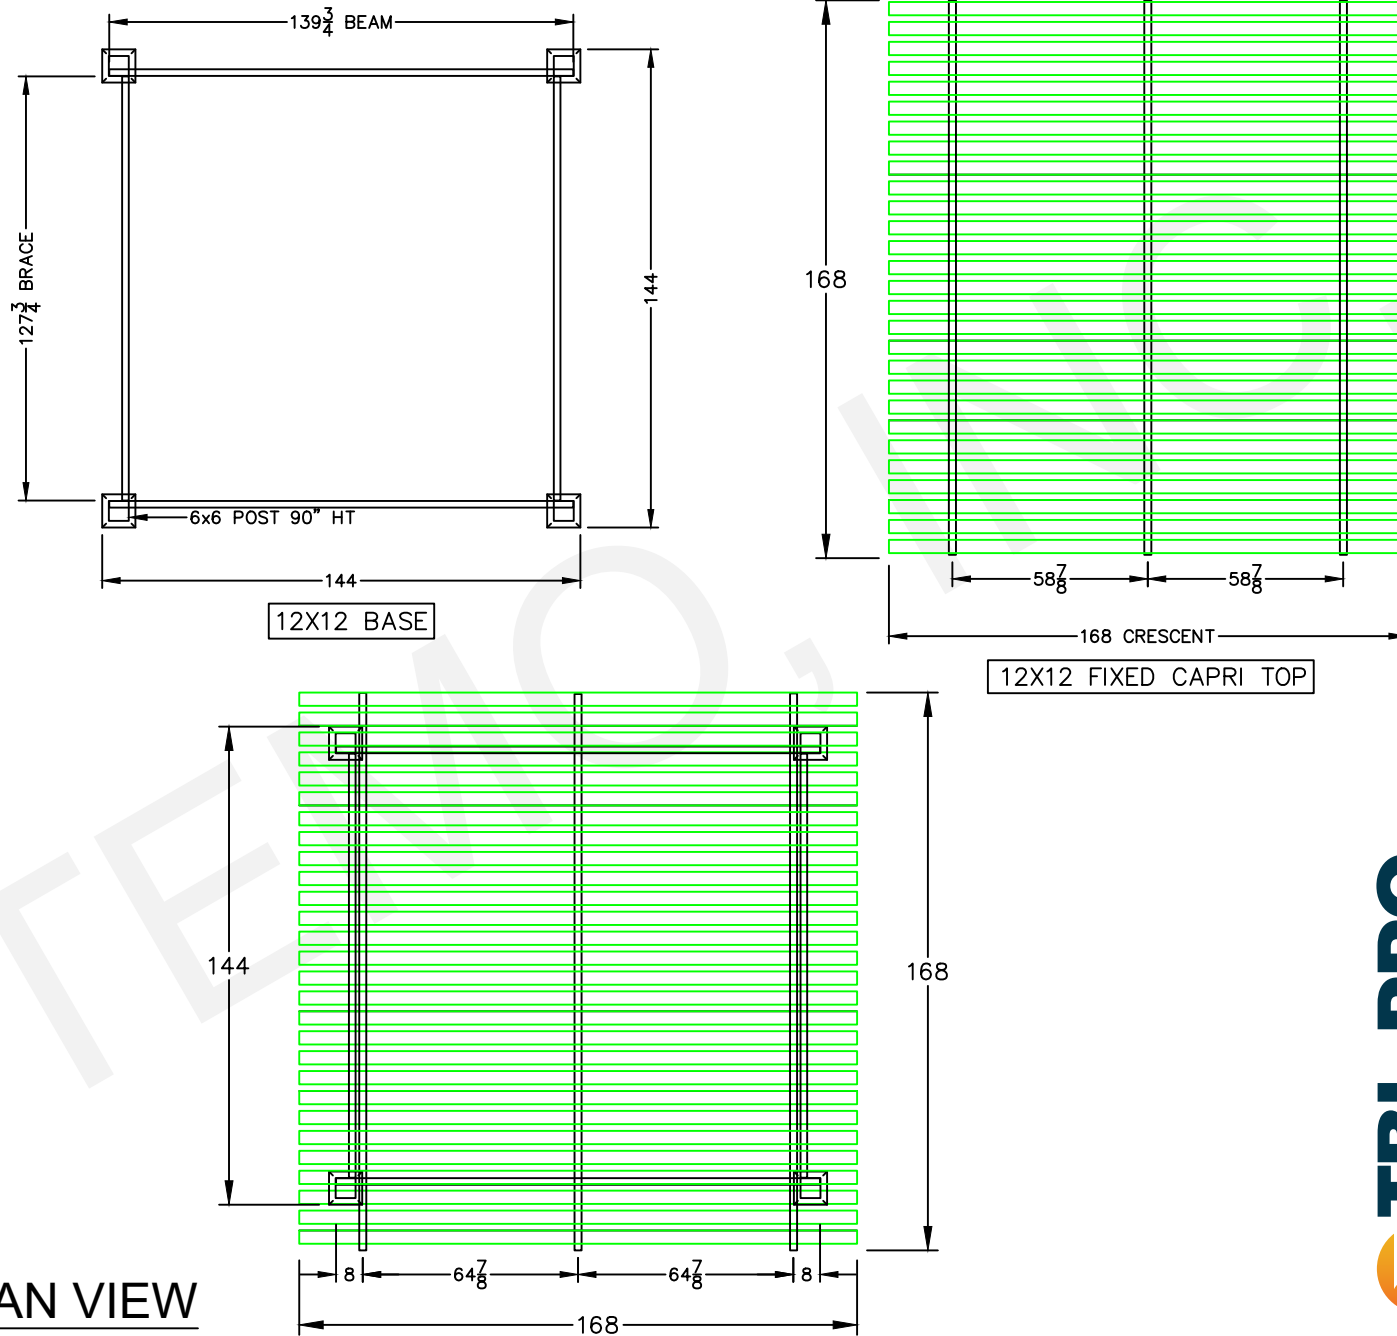

TBL PRO PLAN VIEW: Capri Fixed Pergola – 12' x 12'

PLAN VIEW

Today's Date: APR 04, 2022

TEMO SUNROOMS, INC.
 20400 HALL RD
 CLINTON TWP, MI 48038
 PHONE: (586) 286-0410
 FAX: (586) 314-0404

DEALER: TEMO	19W7319	PH. (.) .
12X12 CAPRI FIXED		
DRAWN BY: STEVEN SALTER	DATE: 12/19/19	SCALE: NONE