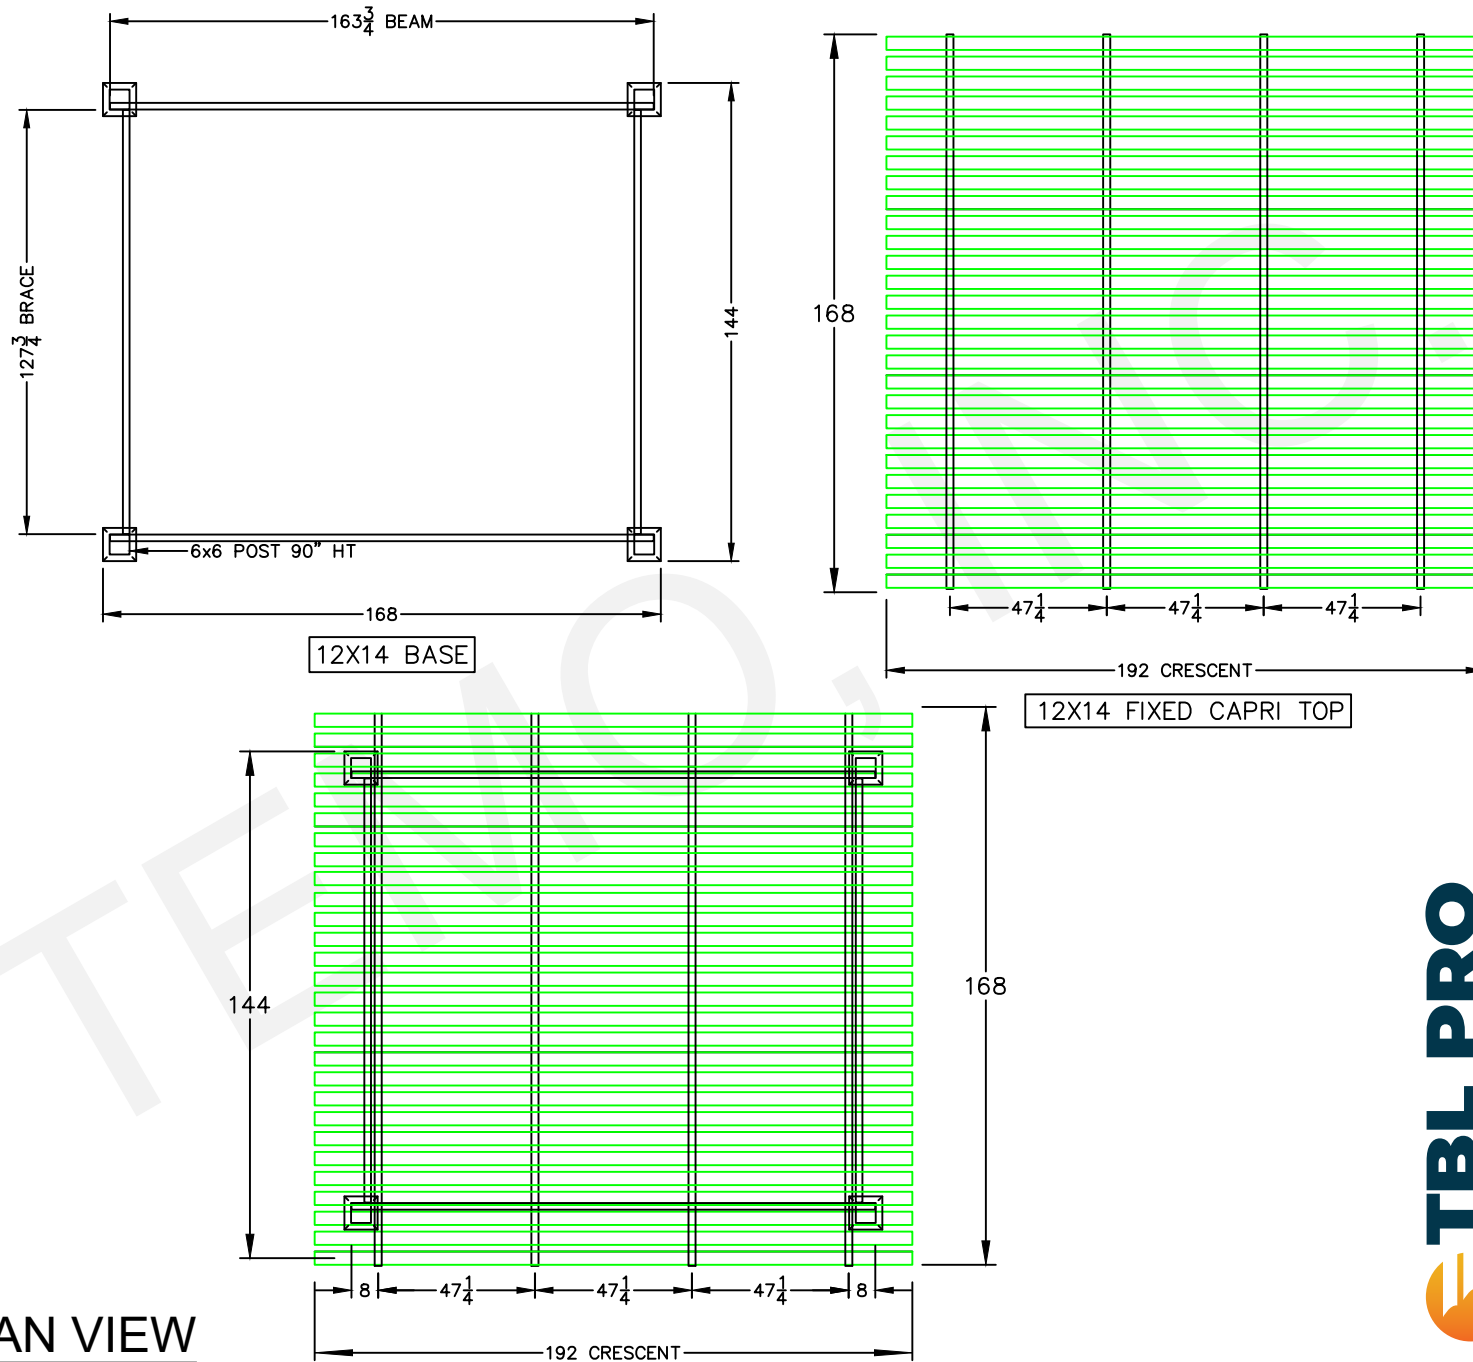

TBL PRO PLAN VIEW: Capri Fixed Pergola – 12' x 14'

PLAN VIEW

TEMO SUNROOMS, INC.
 20400 HALL RD
 CLINTON TWP, MI 48038
 PHONE: (586) 286-0410
 FAX: (586) 314-0404

DEALER: TEMO 19W7320 PH. (. .)
 12X14 CAPRI FIXED-OL
 DRAWN BY: STEVEN SALTER DATE: 12/19/19 SCALE: NONE