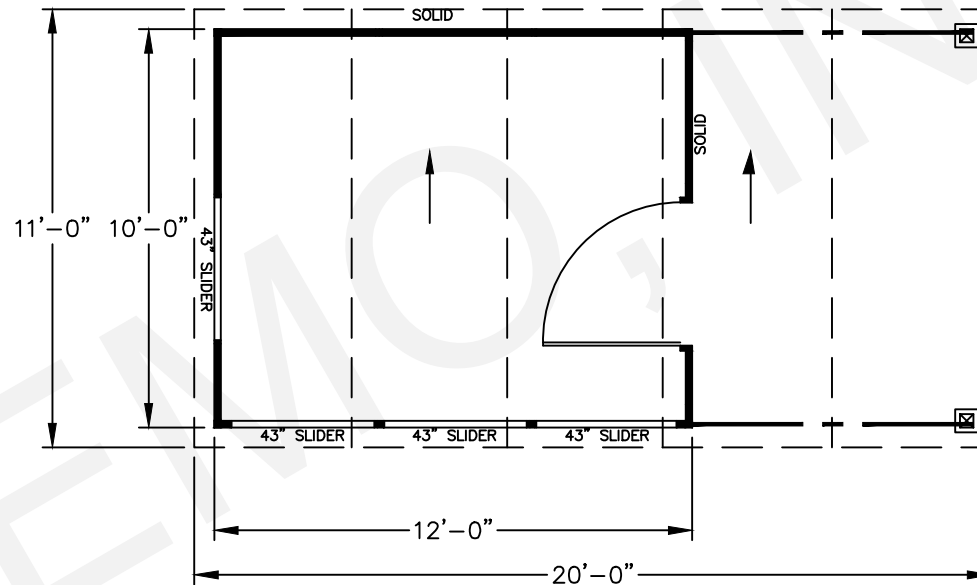

TBL PRO PLAN VIEW: Naples Luxury Shed – 11' x 20'

EXECUTIVE SHED/ GAZEBO WITH SCREEN & VINYL WIND BREAKS

NOTE:
THE SIDE WALL ATTACHMENT TO HOUSE IS A NON-LOAD BEARING CONNECTION. PROPERLY CAULK BOTH SIDES OF ALUMINUM EXTRUSION AT THIS CONNECTION.

FLOOR PLAN

FRAME COLOR: WHITE
FASCIA/TRIM: WHITE
INTERIOR KP: WHITE
EXTERIOR KP: WHITE
SKIN TYPE: ALUMINUM

NOTE: ENCLOSURE NOT TO BE USED AS A PERMANENT LIVING AREA

DEALER: TEMO MASTER-SHED | PH: ()

TEMO SUNROOMS, INC.
20400 HALL RD
CLINTON TWP, MI 48038
PHONE: (800) 344-8366

DRAWN BY: ZACH RUGENSTEIN ON: 05/15/20 SCALE: NONE

Today's Date: APR 05, 2022