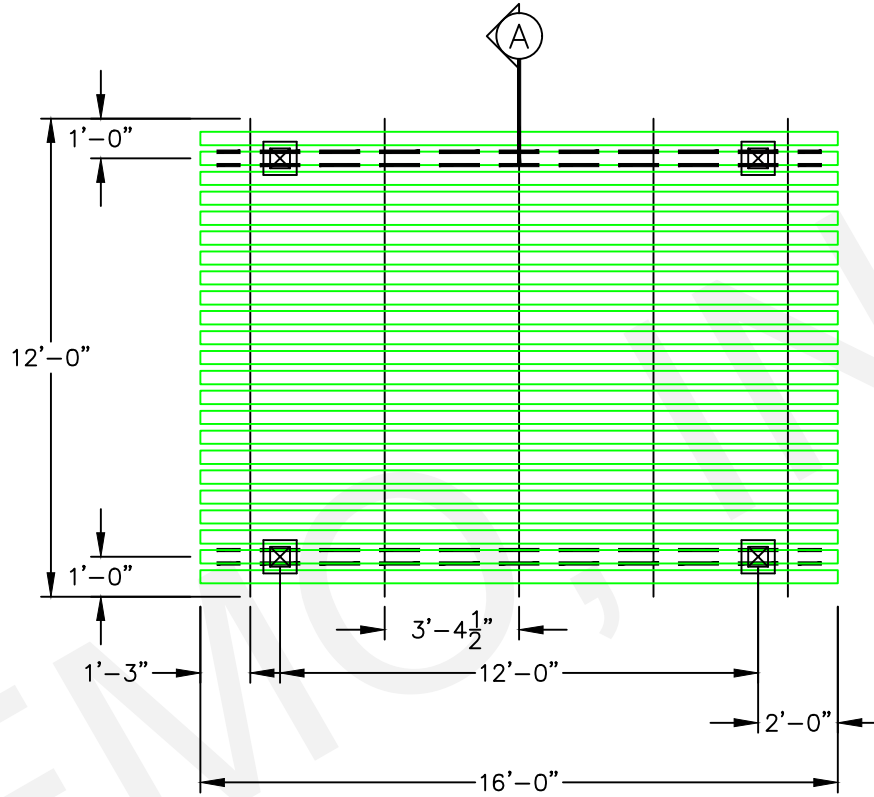

TBL PRO PLAN VIEW: Outdoor Swim Spa Suite Classic Fixed Pergola – 12' x 16'

Today's Date: APR 05, 2022

FREE-STANDING

FIXED PERGOLA

FLOOR PLAN

FRAME COLOR: WHITE
 POST HEIGHT: 8'-0"
 POST STYLE: FLORENTINE

DEALER: TEMO 20W5733 PH. ()		TEMO SUNROOMS, INC. 20400 HALL RD CLINTON TWP, MI 48038 PHONE: (586) 286-0410 FAX: (586) 314-0404	
12X16-FIXEDCLASSIC		20400 HALL RD. CLINTON TOWNSHIP, MI 48038	
DRAWN BY: STEVEN SALTER		DATE: 06/29/20	SCALE: NONE