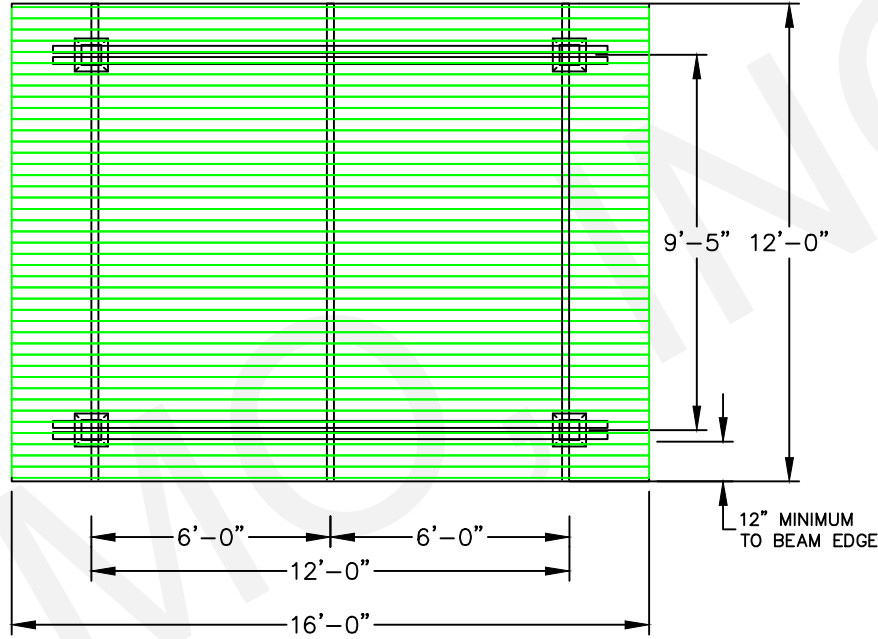

TBL PRO PLAN VIEW: Outdoor Swim Spa Suite Contemporary Operable Pergola – 12' x 16'

Today's Date: APR 05, 2022

CONTEMPORARY

**FREE-STANDING
OPERABLE PERGOLA
FLOOR PLAN**

DEALER: TEMO 20W5738 | PH. ()
 12X16-OPERABLECONTEMPORARYFS
 20400 HALL RD.
 CLINTON TOWNSHIP, MI 48038
 DRAWN BY: STEVEN SALTIER DATE: 06/29/20 | SCALE: NONE