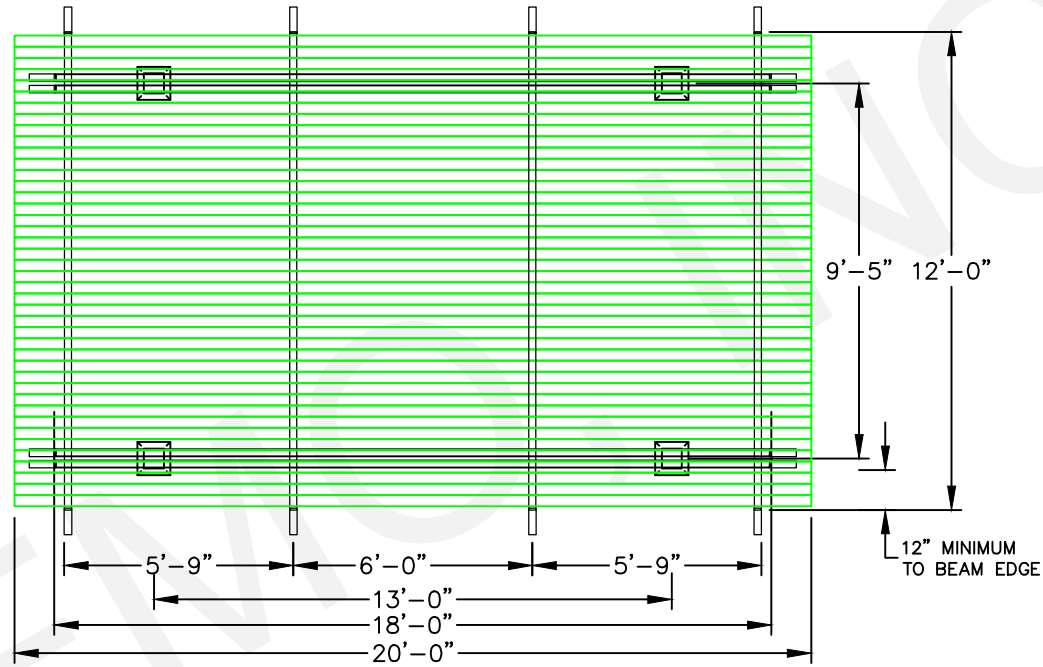

# TBL PRO PLAN VIEW: Outdoor Swim Spa Suite Contemporary Operable Pergola – 12' x 20'

Today's Date: APR 05, 2022

**CONTEMPORARY**

**FREE-STANDING  
OPERABLE PERGOLA  
FLOOR PLAN**

DEALER: TEMO 20W5739 | PH. ( )  
 12X20-OPERABLECONTEMPORARYFS  
 DRAWN BY: STEVEN SALTER DATE: 06/29/20 | SCALE: NONE